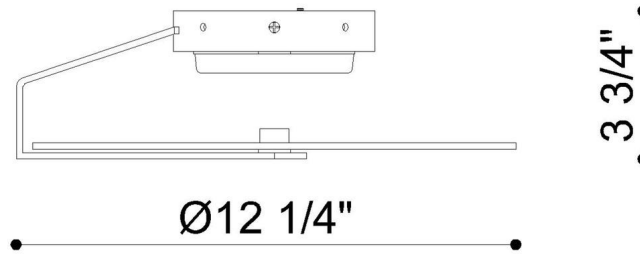

JOB NAME:

DATE:

TYPE:

COMMENTS:

LIGHT INFORMATION

Light Type	Integrated LED
CRI	90
Delivered Lumens	520
Color Temperature	3000K
LED Lifespan (L70)	20000
Light Direction	Down
Dimming Method	Triac/Elv
Current Type	AC
Input Voltage	120
Total Wattage	13

DIMENSIONS & WEIGHT

Height (In)	3.75
Diameter (In)	12.25
Weight (Lbs)	3.11

INSTALLATION

Mounting Type	J-Box
Rating	Dry
Hanging Support Type	J-Box

PRODUCT FINISH

Satin Nickel

CERTIFICATIONS & COMPLIANCE