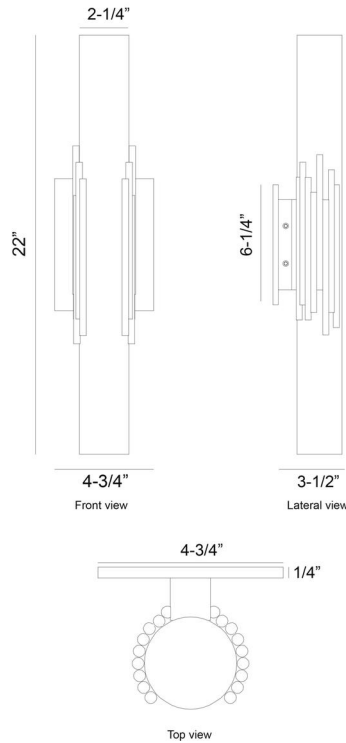

JOB NAME:

DATE:

TYPE:

COMMENTS:

LIGHT INFORMATION

Light Type	Integrated LED
CRI	90
Delivered Lumens	1374
Color Temperature	3500K
LED Lifespan (L70)	52000
Light Direction	Ambient
Dimming Method	Triac/Elv
Current Type	AC
Input Voltage	120
Total Wattage	25

DIMENSIONS & WEIGHT

Width (In)	4.75
Height (In)	22
Ext (In)	3.5
Weight (Lbs)	6.92

INSTALLATION

Mounting Type	J-Box
Rating	Wet
Hanging Support Type	J-Box

PRODUCT FINISH

Urban Bronze

SHADE FINISH

Alabaster