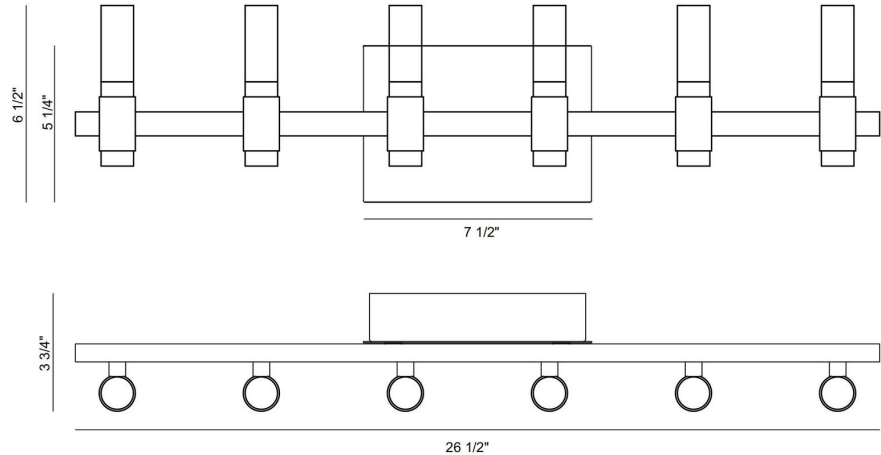

JOB NAME:

DATE:

TYPE:

COMMENTS:

LIGHT INFORMATION

Light Type	Integrated LED
CRI	90
Delivered Lumens	1080
Color Temperature	3000K
LED Lifespan (L70)	20000
Number of Lights	12
Light Direction	Up & Down
Dimming Method	Triac/Elv
Current Type	DC
Input Voltage	120
Total Wattage	24

DIMENSIONS & WEIGHT

Length (In)	26.5
Height (In)	6.5
Ext (In)	3.75
Weight (Lbs)	4.1

INSTALLATION

Mounting Type	J-Box
Rating	Damp
Hanging Support Type	J-Box

PRODUCT FINISH

Brass-Black Mix

SHADE FINISH

Cylinder White Acrylic