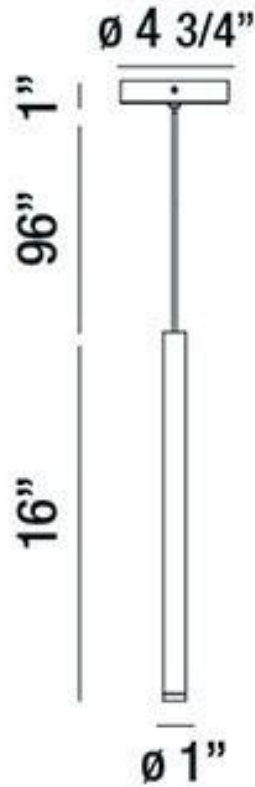

### LIGHT INFORMATION

Light Type	Integrated LED
CRI	90
Delivered Lumens	150
Color Temperature	3000K
LED Lifespan (L70)	20000
Light Direction	Ambient
Dimming Method	Triac/Elv
Current Type	DC
Input Voltage	120
Total Wattage	3

### DIMENSIONS & WEIGHT

Height (In)	16
Min Height (In)	27
Max Height (In)	113
Diameter (In)	1
Weight (Lbs)	1.37