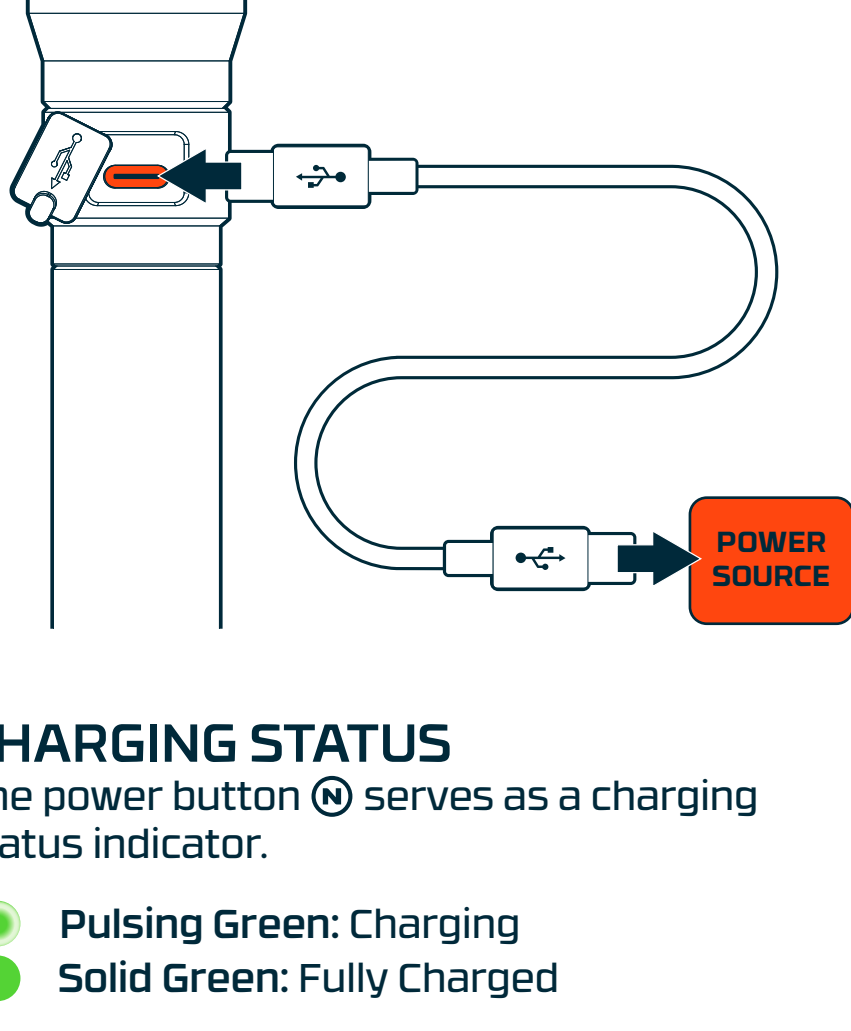

USB-C RECHARGEABLE

IPX7 WATERPROOF

3X ADJUSTABLE ZOOM

AIRCRAFT GRADE ALUMINUM

USB-C RECHARGEABLE

Convenient and reliable way to keep your flashlight powered up and bright

CHARGING

To charge, connect the light to a power source using the included USB cable.

CHARGING STATUS

The power button (N) serves as a charging status indicator.

- Pulsing Green: Charging
- Solid Green: Fully Charged

BATTERY LEVEL

The power button (N) serves as the battery level indicator while in use.