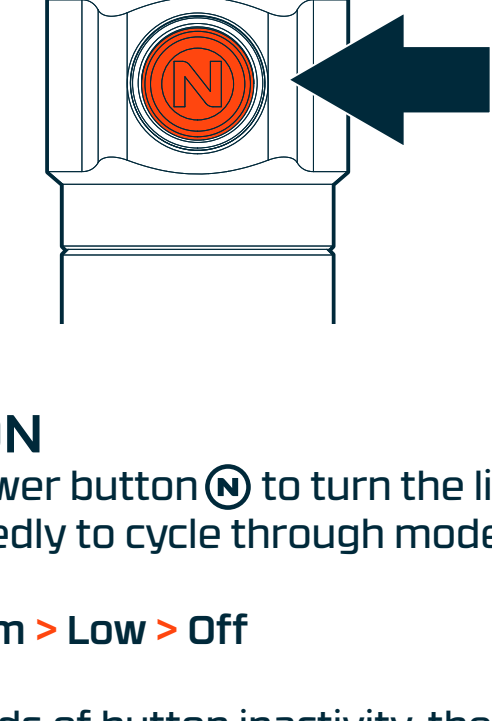

CHARGING STATUS

The power button (N) serves as a charging status indicator.

- Pulsing Green: Charging
- Solid Green: Fully Charged

BATTERY LEVEL

The power button (N) serves as the battery level indicator while in use.

- Solid Orange: Battery more than 25%
- Flashing Orange: Battery less than 25%

1500 MAX LUMENS

Four light modes and up to 14 hour runtime

OPERATION

Press the power button (N) to turn the light On. Press repeatedly to cycle through modes.