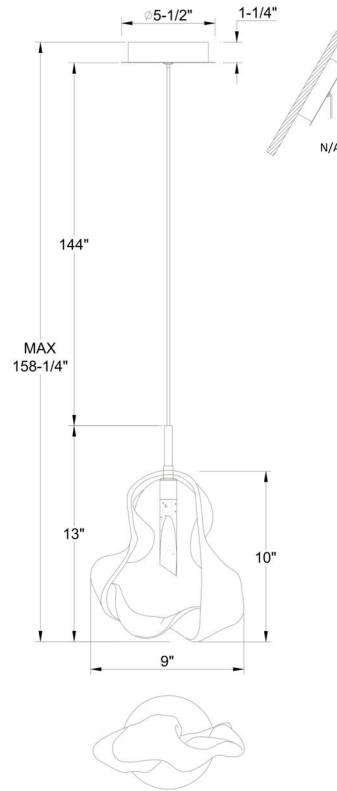

JOB NAME:

DATE:

TYPE:

COMMENTS:

LIGHT INFORMATION

Light Type	Integrated LED
CRI	90
Delivered Lumens	227
Color Temperature	3000K
LED Lifespan (L70)	50000
Light Direction	Ambient
Dimming Method	Triac/Elv
Current Type	DC
Input Voltage	120
Total Wattage	5

DIMENSIONS & WEIGHT

Length (In)	9
Width (In)	5.5
Height (In)	13
Min Height (In)	24.25
Max Height (In)	158.25
Weight (Lbs)	2.75

PRODUCT FINISH

Matte Black

SHADE FINISH

Organic Amber Glass

CERTIFICATIONS & COMPLIANCE