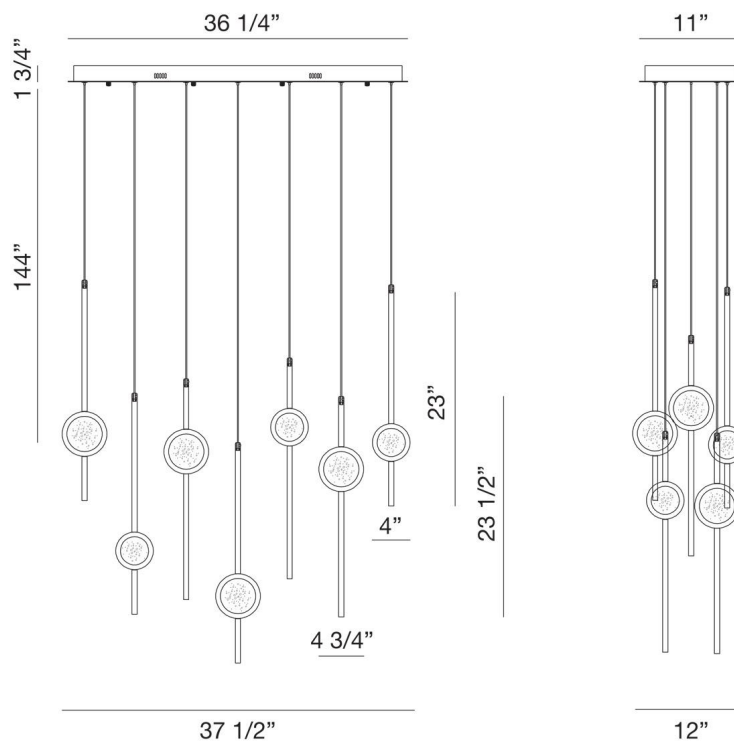

JOB NAME:

DATE:

TYPE:

COMMENTS:

LIGHT INFORMATION

Light Type	Integrated LED
CRI	90
Delivered Lumens	2371
Color Temperature	3500K
LED Lifespan (L70)	20000
Number of Lights	12
Light Direction	Ambient
Dimming Method	Triac/Elv
Current Type	DC
Input Voltage	120
Total Wattage	68

DIMENSIONS & WEIGHT

Length (In)	37.5
Width (In)	12
Height (In)	23.5
Min Height (In)	45
Max Height (In)	169
Weight (Lbs)	48.99

PRODUCT FINISH

Gold

CERTIFICATIONS & COMPLIANCE

INSTALLATION

Mounting Type	J-Box
Rating	Dry
Hanging Support Type	Wire