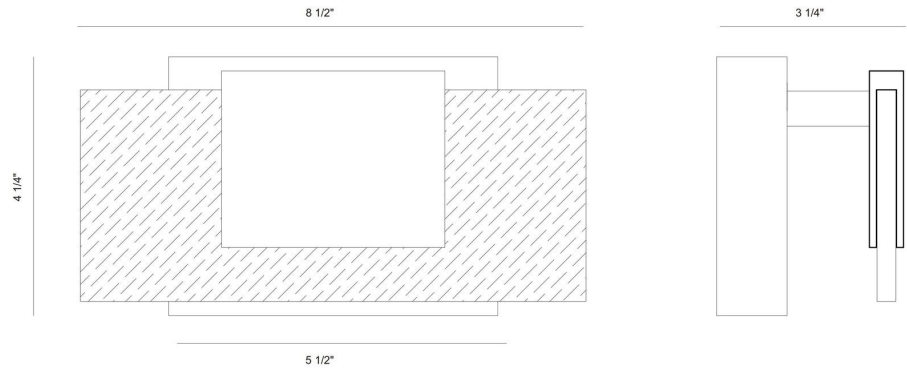

JOB NAME:

DATE:

TYPE:

COMMENTS:

LIGHT INFORMATION

Light Type	Integrated LED
CRI	90
Delivered Lumens	190
Color Temperature	3000K
LED Lifespan (L70)	20000
Light Direction	Ambient
Dimming Method	Triac/Elv
Current Type	DC
Input Voltage	120
Total Wattage	4.2

DIMENSIONS & WEIGHT

Length (In)	8.5
Width (In)	3.25
Height (In)	4.25
Ext (In)	3.25
Weight (Lbs)	1.7

INSTALLATION

Mounting Type	J-Box
Rating	Damp
Hanging Support Type	J-Box

PRODUCT FINISH

Chrome

SHADE FINISH