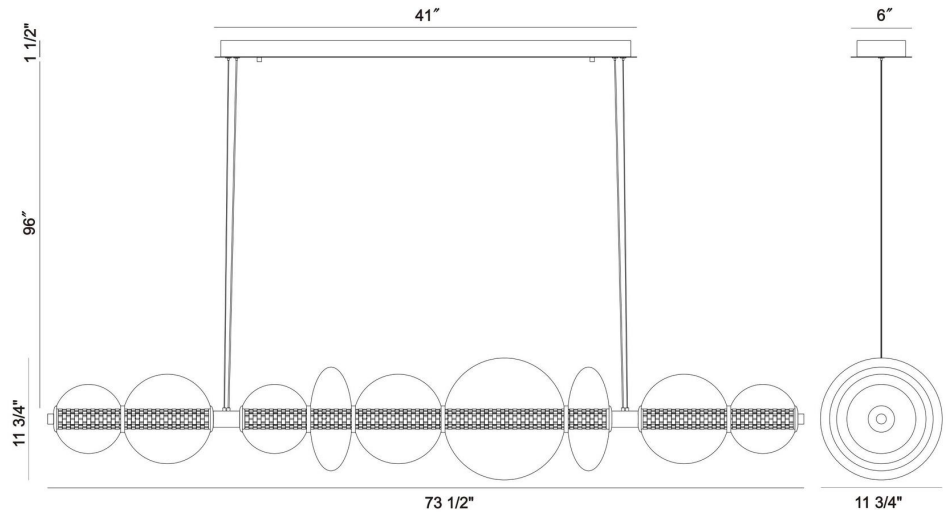

JOB NAME:

DATE:

TYPE:

COMMENTS:

LIGHT INFORMATION

Light Type	Integrated LED
CRI	90
Delivered Lumens	5731
Color Temperature	3000K
LED Lifespan (L70)	52000
Number of Lights	3
Light Direction	Ambient
Dimming Method	Triac/Elv
Current Type	DC
Input Voltage	120
Total Wattage	50

DIMENSIONS & WEIGHT

Length (In)	73.5
Height (In)	11.75
Min Height (In)	21.5
Max Height (In)	97.5
Diameter (In)	12
Weight (Lbs)	21.44

INSTALLATION

Mounting Type	J-Box
Rating	Dry
Hanging Support Type	Aircraft Cable