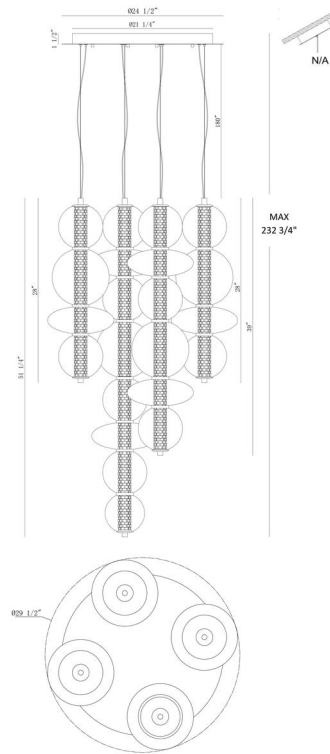

JOB NAME:

DATE:

TYPE:

COMMENTS:

LIGHT INFORMATION

Light Type	Integrated LED
CRI	90
Delivered Lumens	4612
Color Temperature	3000K
LED Lifespan (L70)	52000
Number of Lights	4
Light Direction	Ambient
Dimming Method	Triac/Elv
Current Type	DC
Input Voltage	120-277
Total Wattage	102

DIMENSIONS & WEIGHT

Height (In)	50
Min Height (In)	66.6
Max Height (In)	147.6
Diameter (In)	30
Weight (Lbs)	40.99

INSTALLATION

Mounting Type	J-Box
Rating	Dry
Hanging Support Type	Aircraft Cable

PRODUCT FINISH