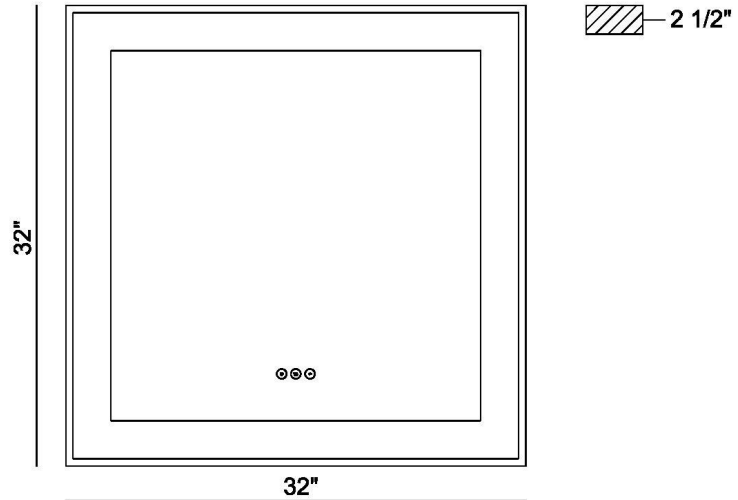

JOB NAME:

DATE:

TYPE:

COMMENTS:

LIGHT INFORMATION

Light Type	Integrated LED
CRI	90
Delivered Lumens	378
Color Temperature	3000K-6500K
LED Lifespan (L70)	20000
Light Direction	Ambient
Dimming Method	Touch Switch
Current Type	DC
Input Voltage	120
Total Wattage	39

DIMENSIONS & WEIGHT

Width (In)	32
Height (In)	32
Ext (In)	2
Weight (Lbs)	29.97

INSTALLATION

Mounting Type	J-Box
Rating	Damp
Hanging Support Type	J-Box

PRODUCT FINISH

Anodized Black

CERTIFICATIONS & COMPLIANCE