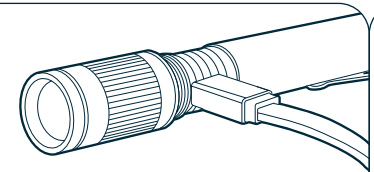

Alliance Consumer Group
5650 Alliance Gateway Freeway
Fort Worth, TX 76177
800.255.6061

Made in China.

EASY TOUCH
Half press button to quickly cycle through the light modes, fully press to activate.

4X ZOOM
Twist to adjust the light beam from flood light to spot light.