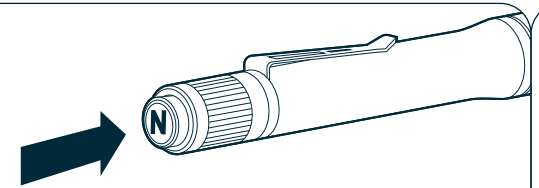

NEBO

COLUMBO™ FLEX 250

COLUMBO FLEX 250

The COLUMBO FLEX 250 features a 250 lumen LED, Flex-Power technology, 3 light modes, 4x adjustable zoom, Easy Touch technology, strong steel clip, and a waterproof (IP67) anodized aircraft-grade aluminum body.

	MODES	LUMENS	RUN TIME	METERS
RECHARGEABLE LI-ION BATTERY	HIGH	250	1 hr	104
	LOW	75	3 hr	57
	STROBE	250	25 m	104
2 AAA ALKALINE BATTERIES	HIGH	100	1 hr	90
	LOW	30	4 hr	50
	STROBE	100	25 m	90

3 Light Modes • Waterproof (IP67) • 4x Adjustable Zoom
Easy Touch • Anodized Aircraft-Grade Aluminum

All copyrighted and copyrightable materials, including, without limitation, the logo, design, text, graphics, pictures, copy writing and the selection and arrangement ("Materials") thereof all ALL RIGHTS RESERVED Copyright ©2020 Alliance Sports Group LP.

Alliance Consumer Group
5650 Alliance Gateway Freeway
Fort Worth, TX 76177
800.255.6061

Made in China.

EASY TOUCH
Half press button to quickly cycle through the light modes, fully press to activate.