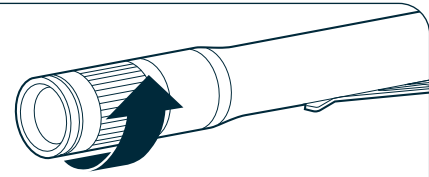

Alliance Consumer Group
5650 Alliance Gateway Freeway
Fort Worth, TX 76177
800.255.6061

Made in China.

EASY TOUCH
Half press button to quickly cycle through the light modes, fully press to activate.

4X ZOOM
Twist to adjust the light beam from flood light to spot light.