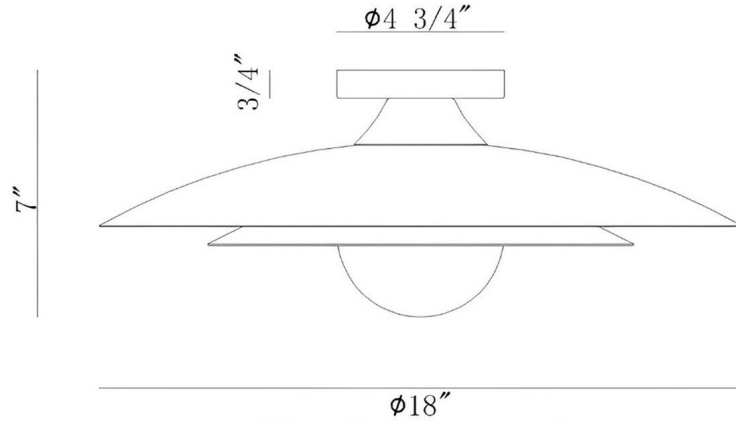

JOB NAME:

DATE:

TYPE:

COMMENTS:

LIGHT INFORMATION

Light Type	Integrated LED
CRI	90
Delivered Lumens	448
Color Temperature	3000K
LED Lifespan (L70)	20000
Light Direction	Down
Dimming Method	Triac/Elv
Current Type	AC
Input Voltage	120
Total Wattage	10

DIMENSIONS & WEIGHT

Height (In)	7
Diameter (In)	18
Weight (Lbs)	4.41

INSTALLATION

Mounting Type	J-Box
Rating	Dry
Hanging Support Type	J-Box

PRODUCT FINISH

Matte Black

SHADE FINISH

Circle White Glass