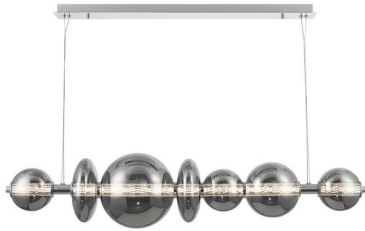

JOB NAME:

DATE:

TYPE:

COMMENTS:

LIGHT INFORMATION

Light Type	Integrated LED
CRI	90
Delivered Lumens	3586
Color Temperature	3000K
LED Lifespan (L70)	52000
Number of Lights	3
Light Direction	Ambient
Dimming Method	Triac/Elv
Current Type	DC
Input Voltage	120
Total Wattage	46

DIMENSIONS & WEIGHT

Length (In)	56
Width (In)	12
Height (In)	12
Min Height (In)	33.5
Max Height (In)	109.5
Weight (Lbs)	19.35

INSTALLATION

Mounting Type	J-Box
Rating	Dry
Hanging Support Type	Aircraft Cable