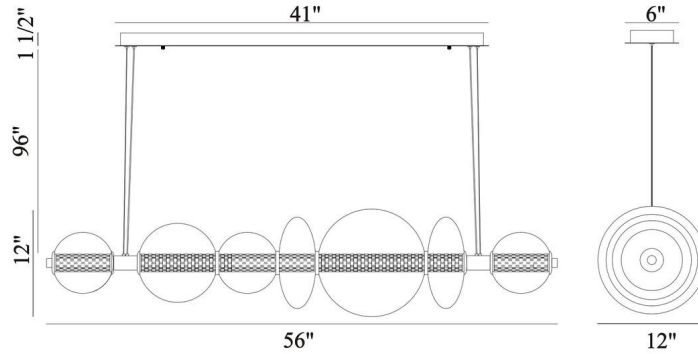

JOB NAME:

DATE:

TYPE:

COMMENTS:

LIGHT INFORMATION

Light Type	Integrated LED
CRI	90
Delivered Lumens	3586
Color Temperature	3000K
LED Lifespan (L70)	52000
Number of Lights	3
Light Direction	Ambient
Dimming Method	Triac/Elv
Current Type	DC
Input Voltage	120
Total Wattage	46

DIMENSIONS & WEIGHT

Length (In)	56
Width (In)	12
Height (In)	12
Min Height (In)	33.5
Max Height (In)	109.5
Weight (Lbs)	19.35

INSTALLATION

Mounting Type	J-Box
Rating	Dry
Hanging Support Type	Aircraft Cable