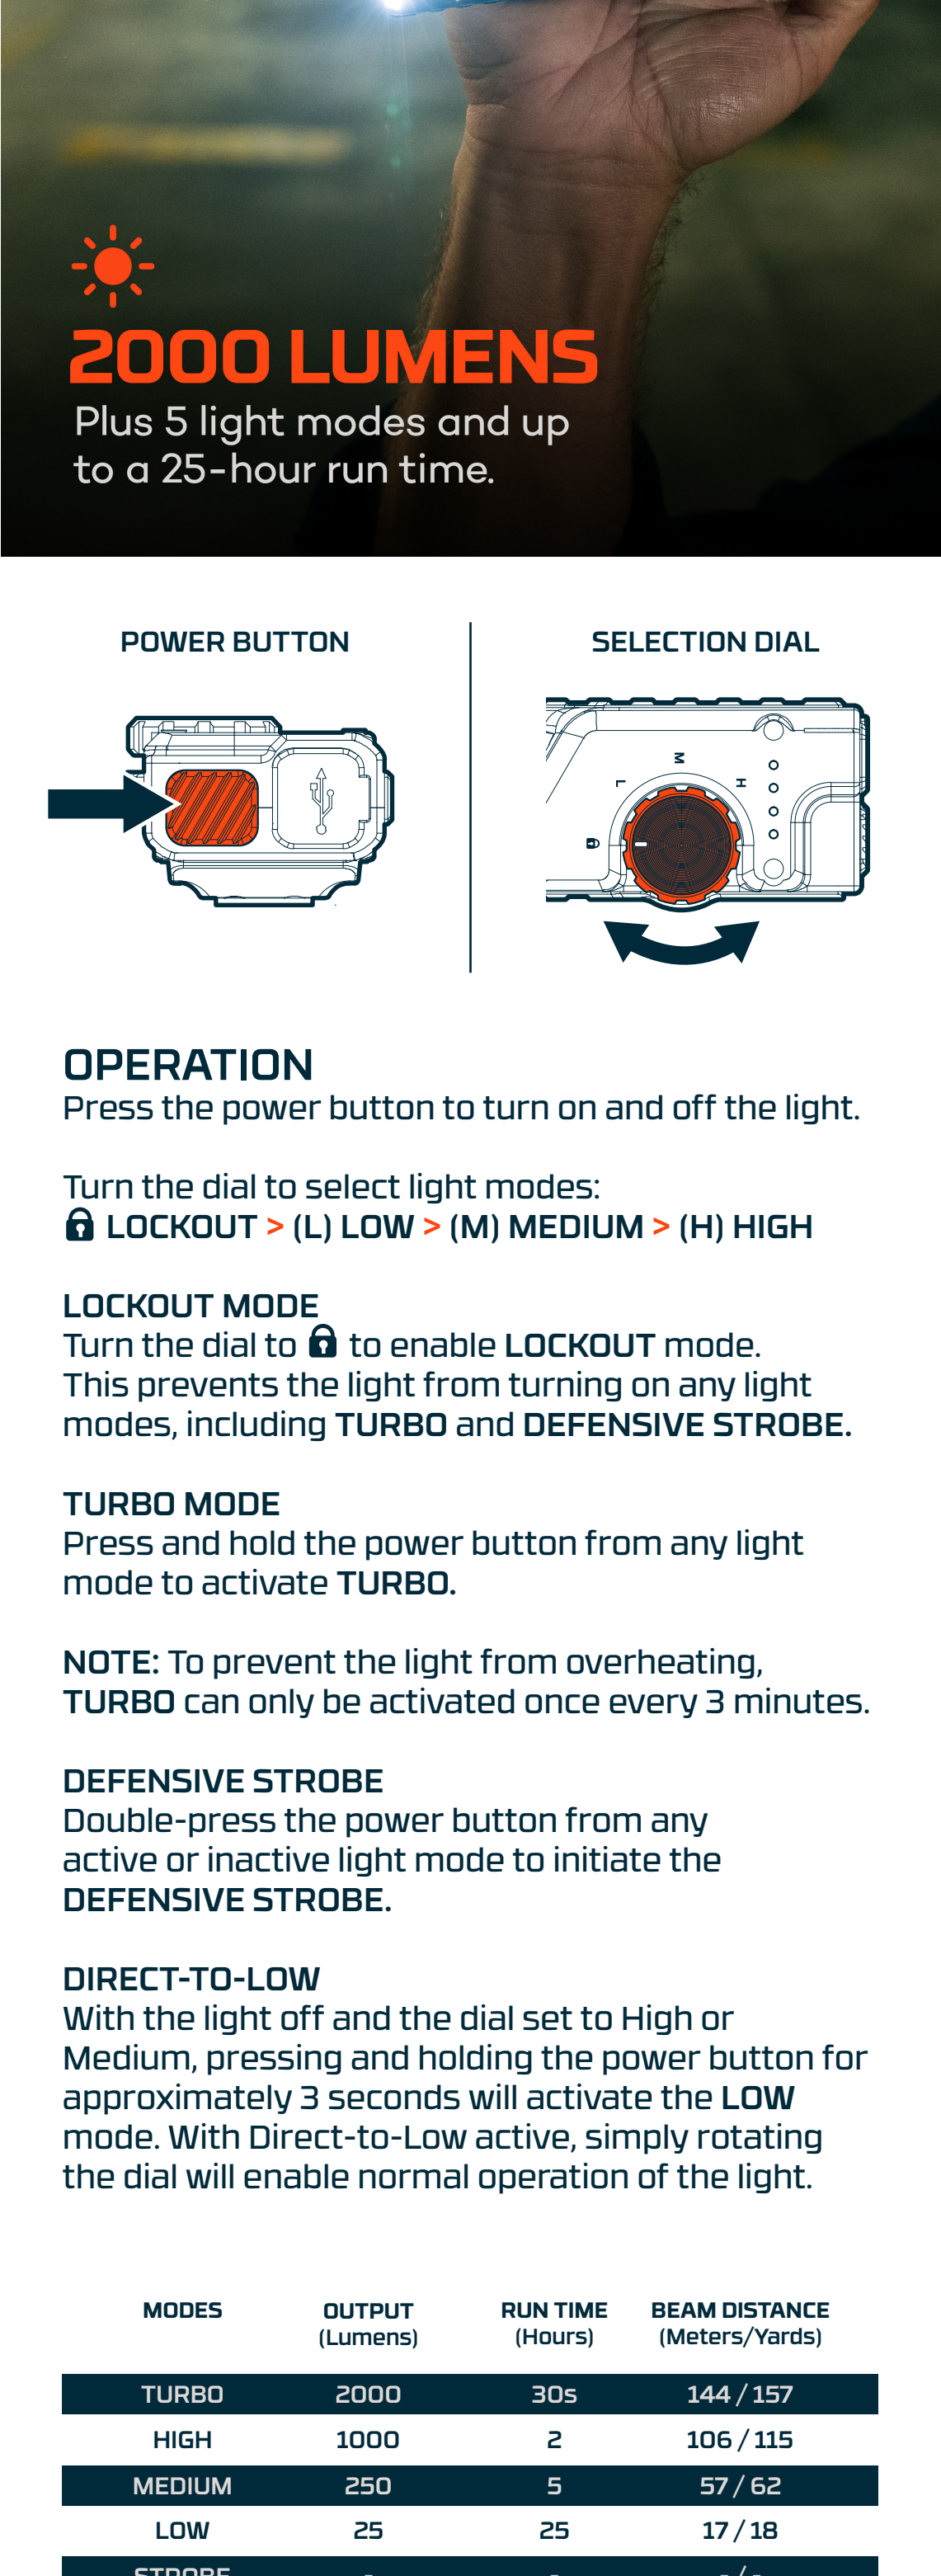

NEBO®

EDGE® 2K

The EDGE 2K is an elite everyday carry (EDC) pocket light designed for those who prioritize preparedness in any situation, featuring up to 2000 lumens, 5 light modes, and an impressive 25-hour runtime.

CHARGING INDICATOR

The 4 blue LED lights near the mode selection dial serve as the charging status indicator while the light is plugged in.

●●●● (flashing) Flashing Blue: Battery is charging

●●●● (solid) Solid Blue: Battery is charged

POWER INDICATOR

The 4 blue LED lights near the mode selection dial serve as the battery power indicator while the light is in use.

● 1 Blue LED: 0-25% Battery

●● 2 Blue LEDs: 50% Battery

●●● 3 Blue LEDs: 75% Battery

●●●● 4 Blue LEDs: 100% Battery

2000 LUMENS

Plus 5 light modes and up to a 25-hour run time.

POWER BUTTON

SELECTION DIAL

OPERATION

Press the power button to turn on and off the light.

Turn the dial to select light modes: