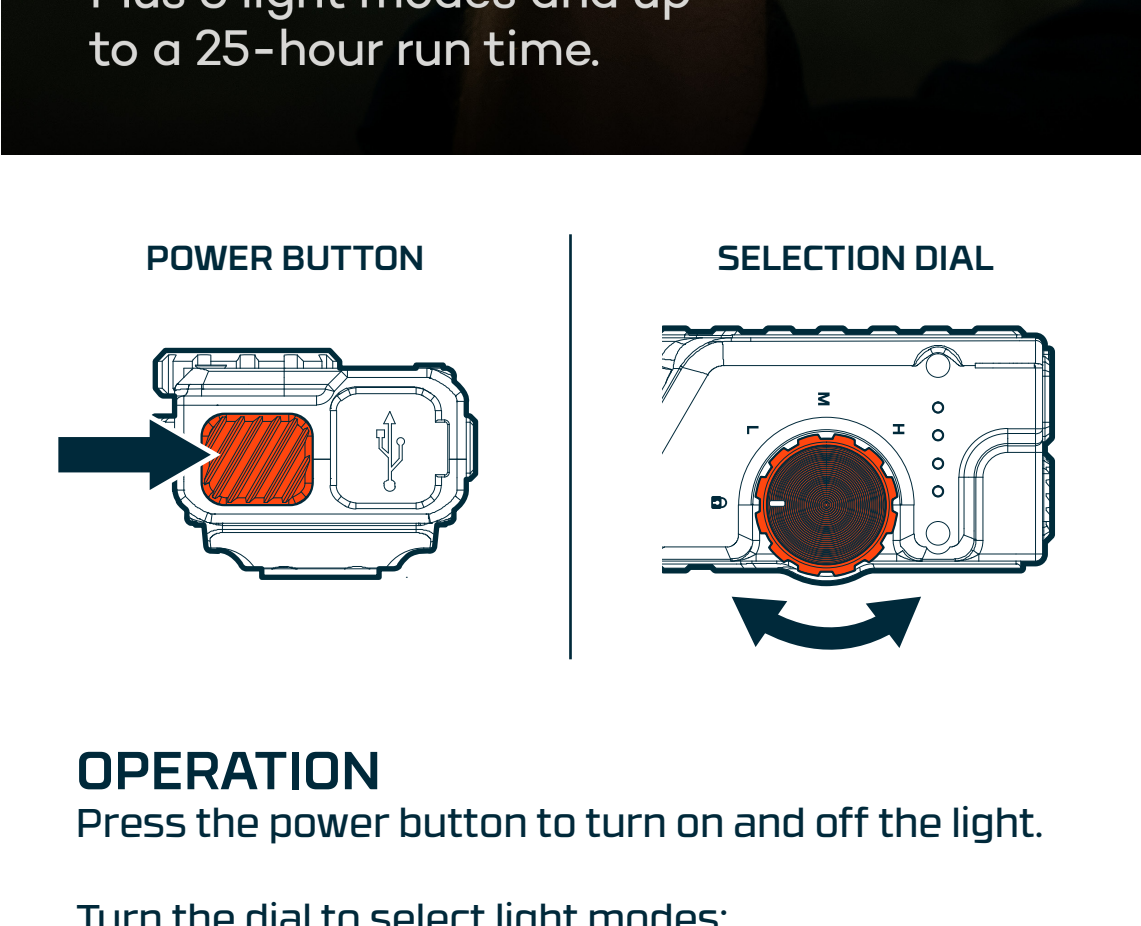

CHARGING INDICATOR

The 4 blue LED lights near the mode selection dial serve as the charging status indicator while the light is plugged in.

- (flashing) Flashing Blue: Battery is charging
- (solid) Solid Blue: Battery is charged

POWER INDICATOR

The 4 blue LED lights near the mode selection dial serve as the battery power indicator while the light is in use.

- 1 Blue LED: 0-25% Battery
- 2 Blue LEDs: 50% Battery
- 3 Blue LEDs: 75% Battery
- 4 Blue LEDs: 100% Battery