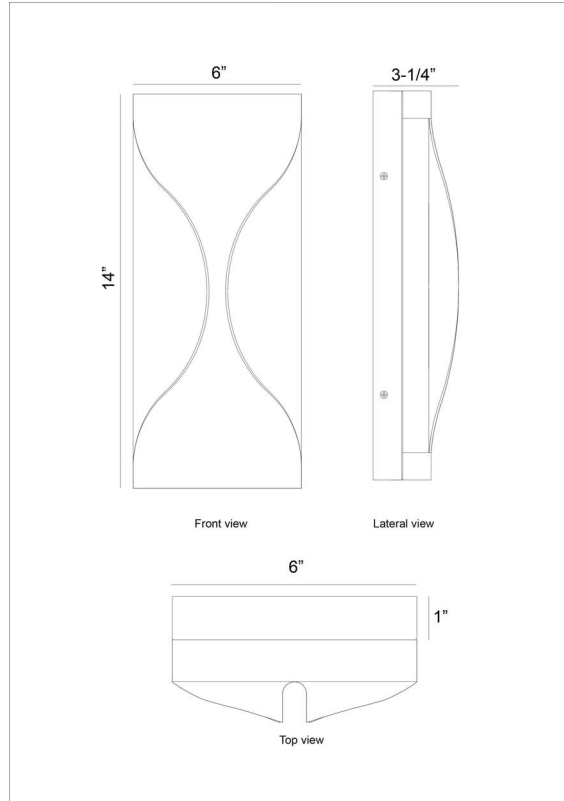

JOB NAME:

DATE:

TYPE:

COMMENTS:

LIGHT INFORMATION

Light Type	Integrated LED
CRI	90
Delivered Lumens	234
Color Temperature	3000K
LED Lifespan (L70)	52000
Light Direction	Ambient
Dimming Method	Triac/Elv
Current Type	DC
Input Voltage	120-277
Total Wattage	20

DIMENSIONS & WEIGHT

Width (In)	6
Height (In)	14
Ext (In)	3.25
Weight (Lbs)	3.44

INSTALLATION

Mounting Type	J-Box
Rating	Wet
Hanging Support Type	J-Box

PRODUCT FINISH

Sysal Gold Black Mix

CERTIFICATIONS & COMPLIANCE