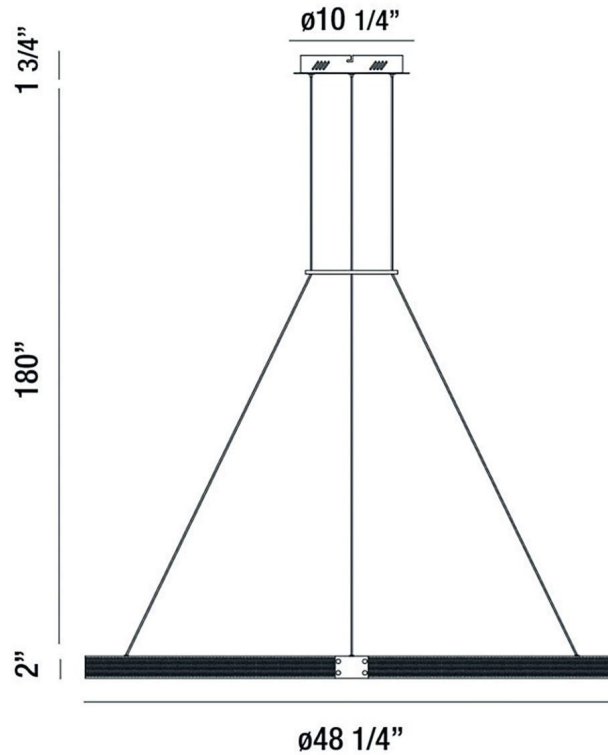

JOB NAME:

DATE:

TYPE:

COMMENTS:

LIGHT INFORMATION

Light Type	Integrated LED
CRI	90
Delivered Lumens	3195
Color Temperature	3000K
LED Lifespan (L70)	20000
Light Direction	Up & Down
Dimming Method	Triac/Elv
Current Type	AC
Input Voltage	120
Total Wattage	71

DIMENSIONS & WEIGHT

Height (In)	2
Min Height (In)	28.75
Max Height (In)	183.75
Diameter (In)	48.25
Weight (Lbs)	18.29

PRODUCT FINISH

Gold-Black Mix

CERTIFICATIONS & COMPLIANCE

INSTALLATION

Mounting Type	J-Box
Rating	Dry
Hanging Support Type	Wire