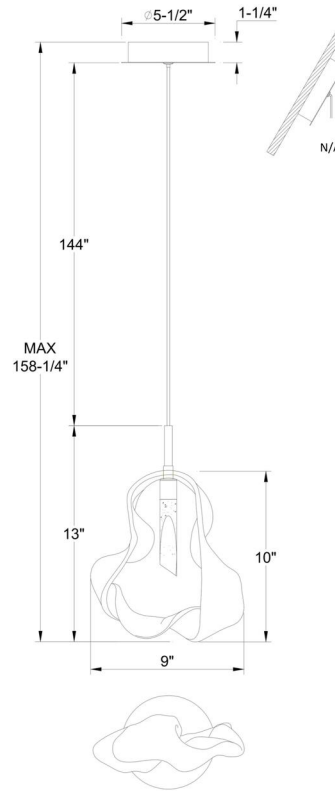

JOB NAME:

DATE:

TYPE:

COMMENTS:

LIGHT INFORMATION

Light Type	Integrated LED
CRI	90
Delivered Lumens	227
Color Temperature	3000K
LED Lifespan (L70)	50000
Light Direction	Ambient
Dimming Method	Triac/Elv
Current Type	DC
Input Voltage	120
Total Wattage	5

DIMENSIONS & WEIGHT

Length (In)	9
Width (In)	5.5
Height (In)	13
Min Height (In)	24.25
Max Height (In)	158.25
Weight (Lbs)	2.75

PRODUCT FINISH

Matte Black

SHADE FINISH

Organic Smoked Glass

CERTIFICATIONS & COMPLIANCE