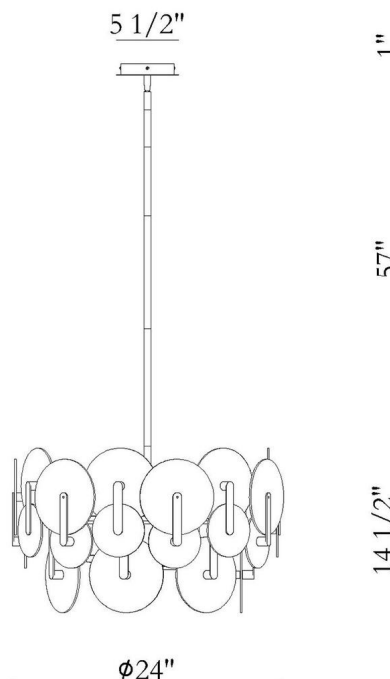

JOB NAME:

DATE:

TYPE:

COMMENTS:

LIGHT INFORMATION

Light Type	Integrated LED
CRI	90
Delivered Lumens	4500
Color Temperature	3000K
LED Lifespan (L70)	20000
Number of Lights	2
Light Direction	Ambient
Dimming Method	Triac/Elv
Current Type	DC
Input Voltage	120
Total Wattage	74

DIMENSIONS & WEIGHT

Height (In)	14.5
Min Height (In)	18.5
Max Height (In)	72.5
Diameter (In)	24
Weight (Lbs)	38.57

PRODUCT FINISH

Gold

INSTALLATION

Mounting Type	J-Box
Rating	Dry
Hanging Support Type	Rod

CERTIFICATIONS & COMPLIANCE