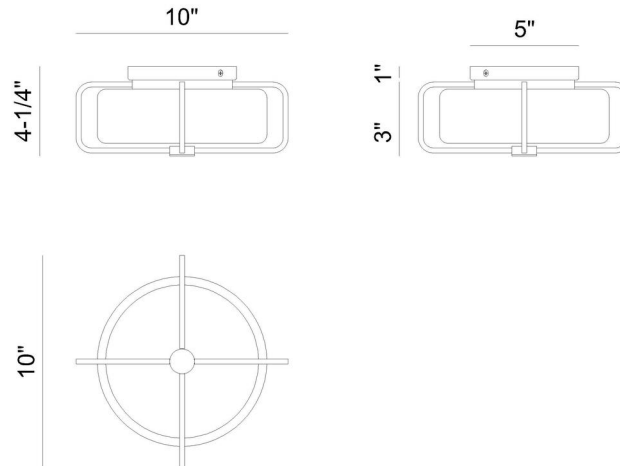

JOB NAME:

DATE:

TYPE:

COMMENTS:

49906-011

LIGHT INFORMATION

Light Type	Integrated LED
CRI	90
Delivered Lumens	552
Color Temperature	3000K
LED Lifespan (L70)	52000
Light Direction	Ambient
Dimming Method	Triac
Current Type	AC
Input Voltage	120
Total Wattage	12

DIMENSIONS & WEIGHT

Width (In)	10
Height (In)	10
Min Height (In)	10
Max Height (In)	10
Ext (In)	4.25
Weight (Lbs)	2.65

INSTALLATION

Mounting Type	J-Box
Rating	Wet

PRODUCT FINISH

Sand Black

SHADE FINISH

Clear Glass