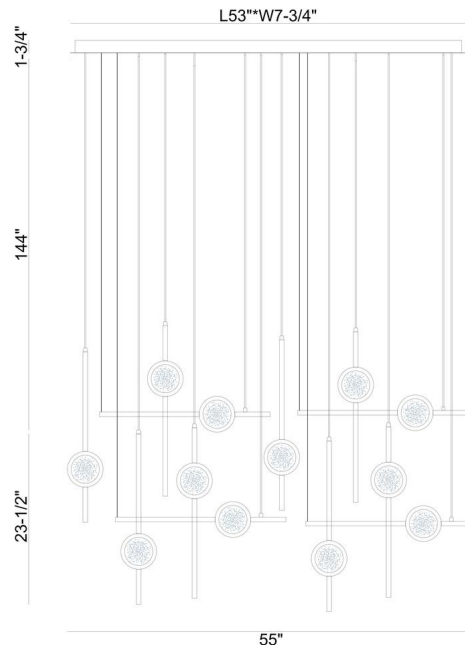

JOB NAME:

DATE:

TYPE:

COMMENTS:

LIGHT INFORMATION

Light Type	Integrated LED
CRI	90
Delivered Lumens	3049
Color Temperature	3500K
LED Lifespan (L70)	20000
Number of Lights	12
Light Direction	Ambient
Dimming Method	Triac/Elv
Current Type	DC
Input Voltage	120
Total Wattage	72

DIMENSIONS & WEIGHT

Length (In)	53
Width (In)	7.75
Height (In)	23.5
Min Height (In)	45
Max Height (In)	145
Weight (Lbs)	59.51

PRODUCT FINISH

Anodized Gold

CERTIFICATIONS & COMPLIANCE

INSTALLATION

Mounting Type	J-Box
Rating	Dry
Hanging Support Type	Wire