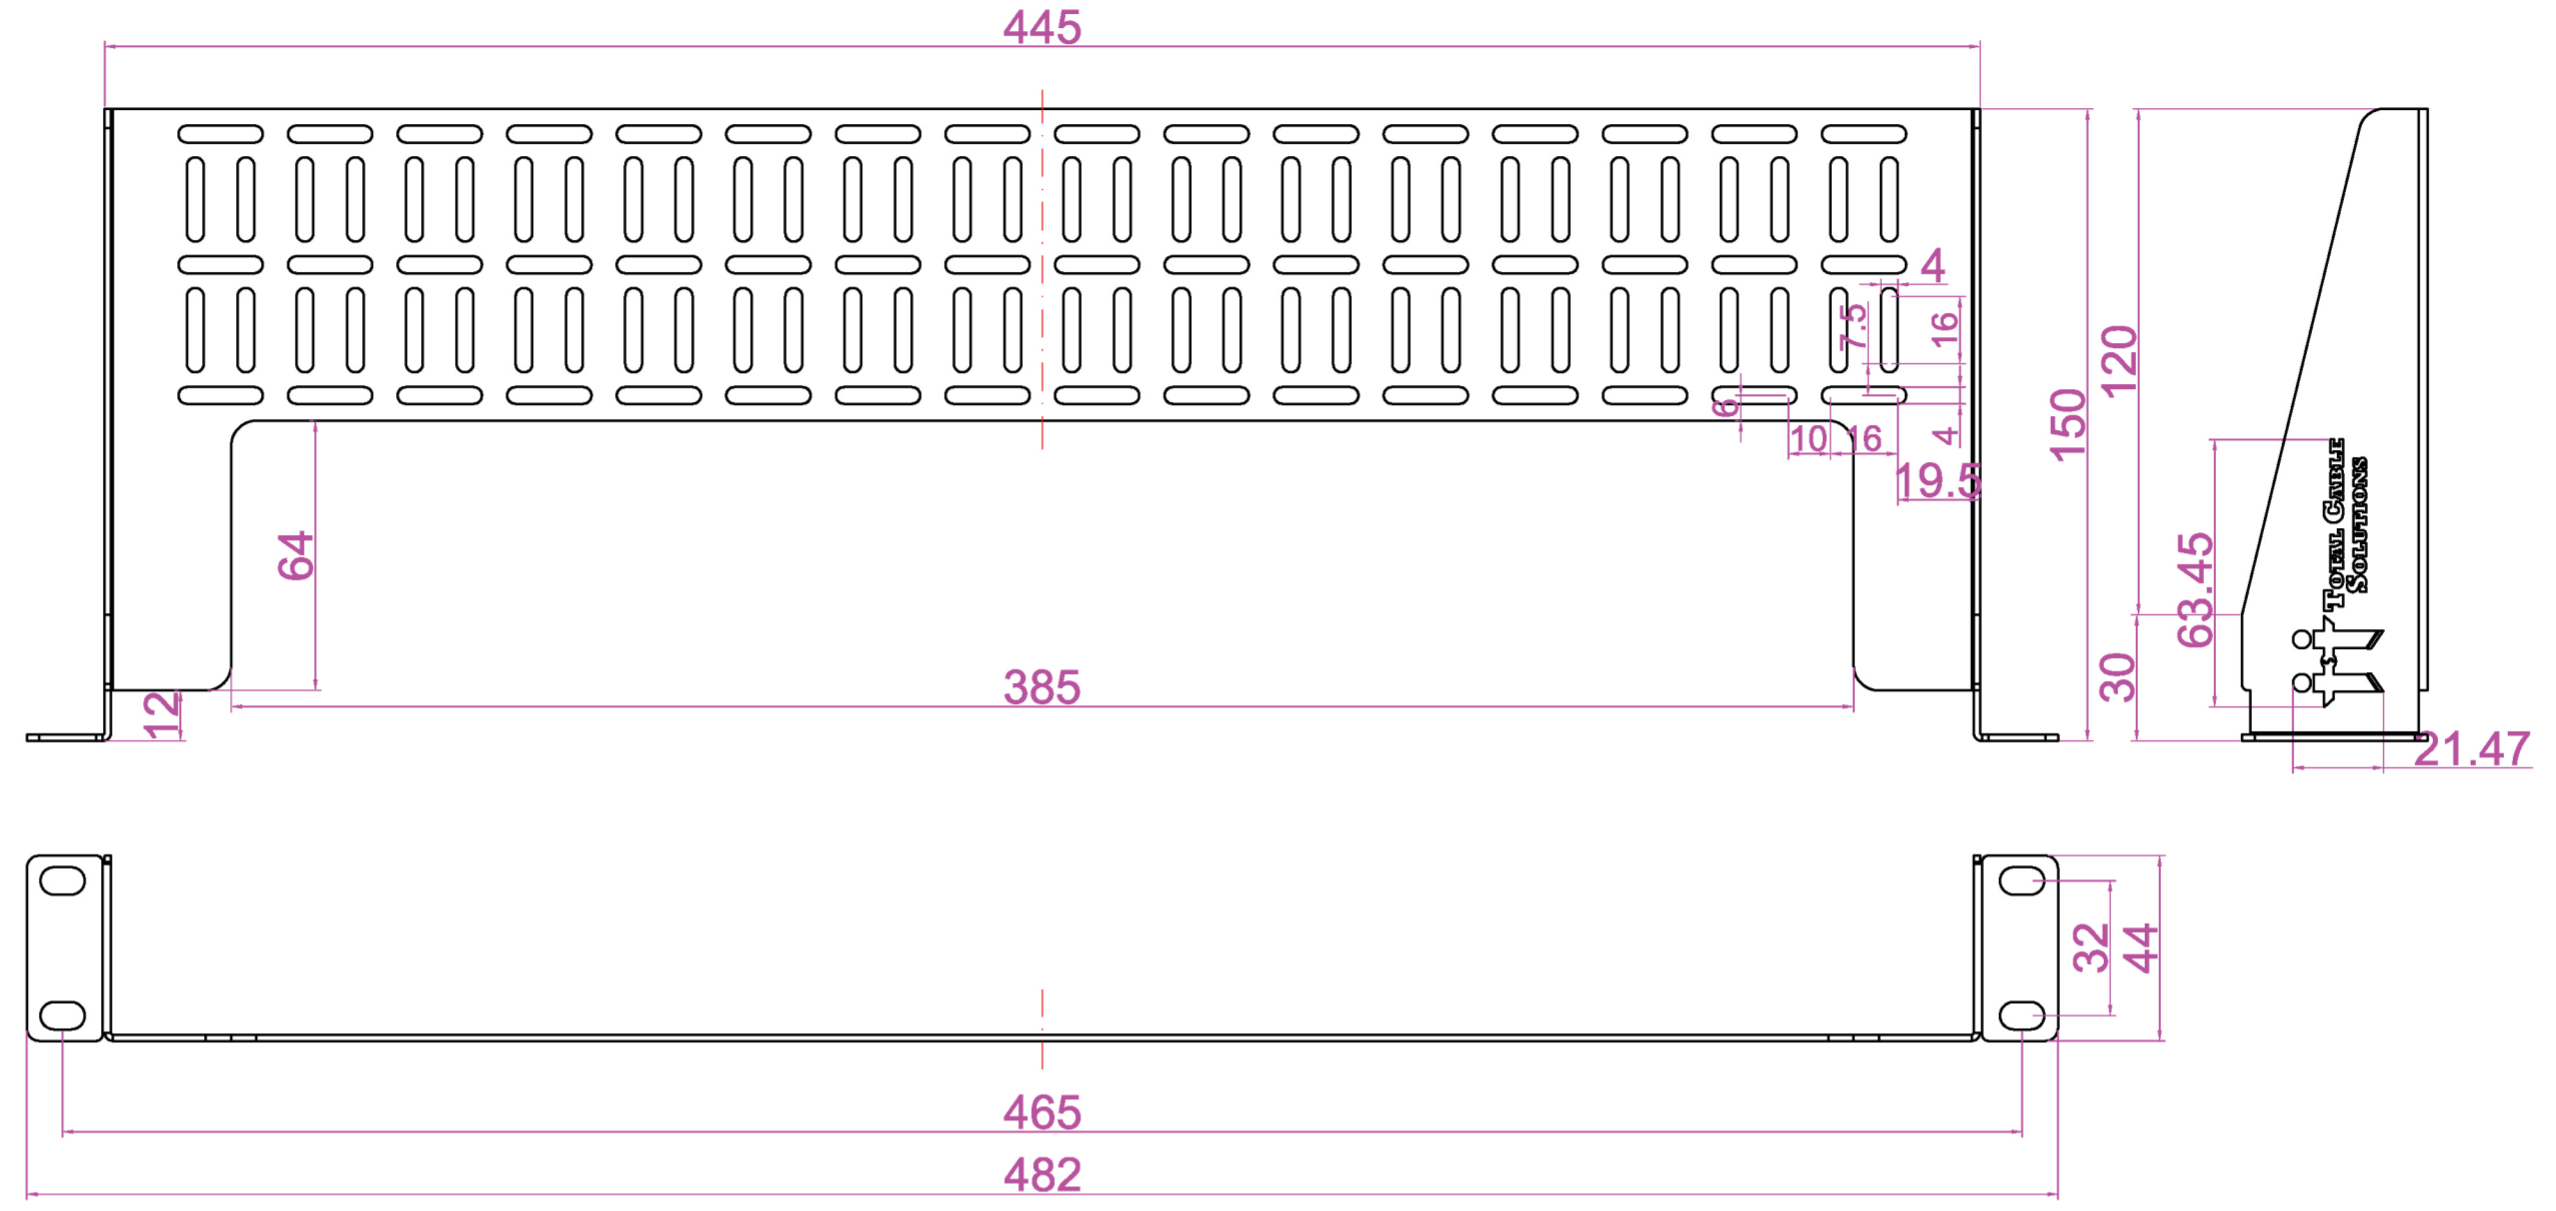

1 2 3 4 5 6

A

A

B

B

C

C

D

D

Material:
1.Panel: 1.5mm/SPCC with Black color painting

DESIGNED		MATERIAL	SPCC/1.5mm	TITLE:
CHECKED		REV		
APPROVAL		SCALE 1/1	SHEET 1/1	P/N: CBL-MGR-1U-SHELF
DWG NO		UNIT	MM	

1 2 3 4 5 6