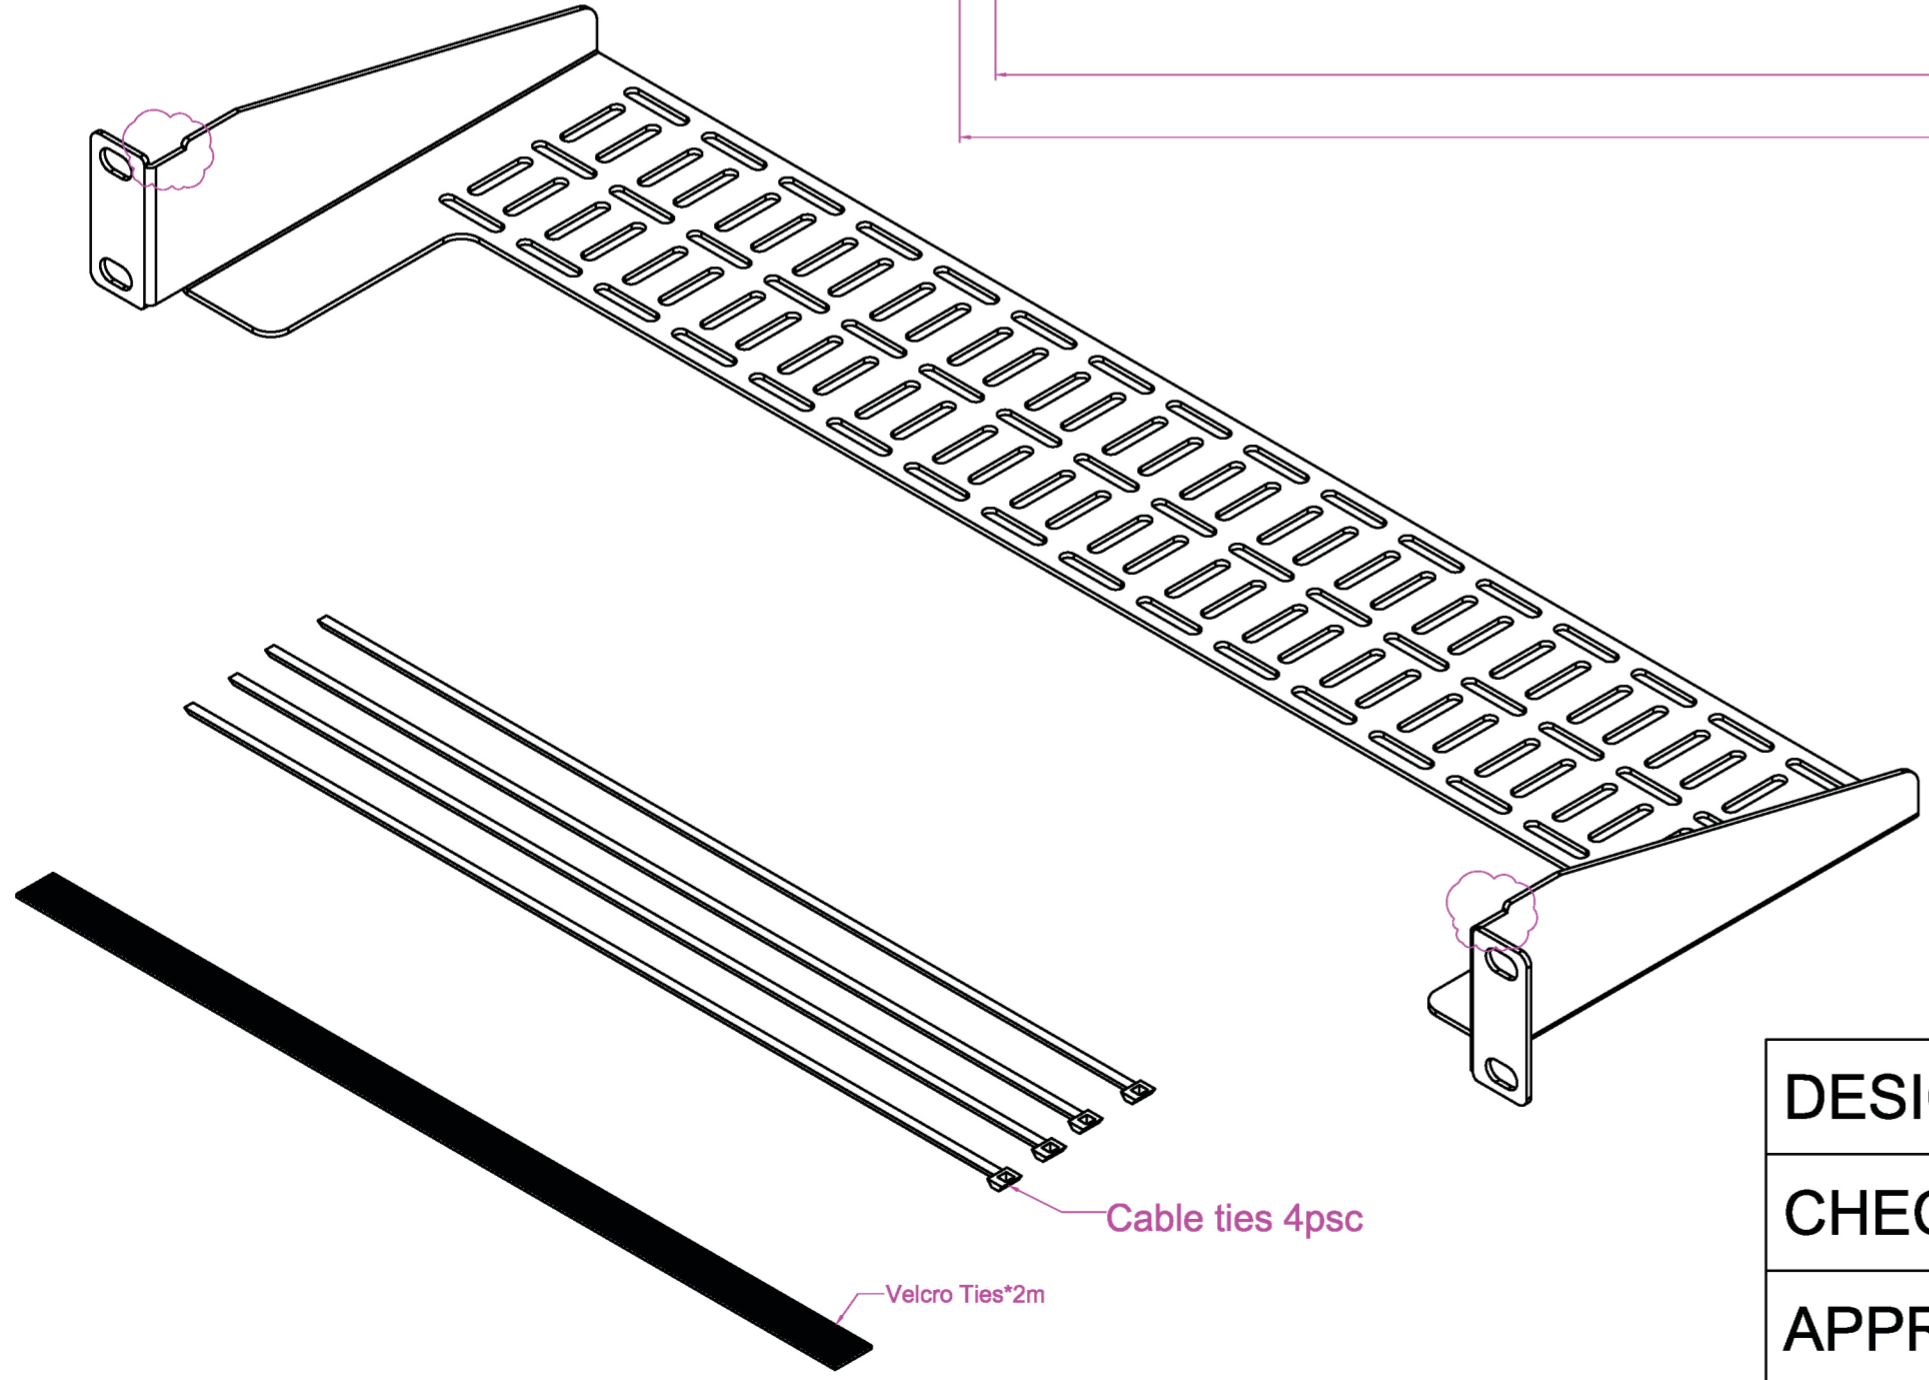

1 2 3 4 5 6

A

A

B

B

C

C

D

D

Material:
1.Panel: 1.5mm/SPCC with Black color painting

DESIGNED		MATERIAL	SPCC/1.5mm	TITLE:
CHECKED		REV		
APPROVAL		SCALE 1/1	SHEET 1/1	P/N: CBL-MGR-1U-SHELF
DWG NO		UNIT	MM	

1 2 3 4 5 6