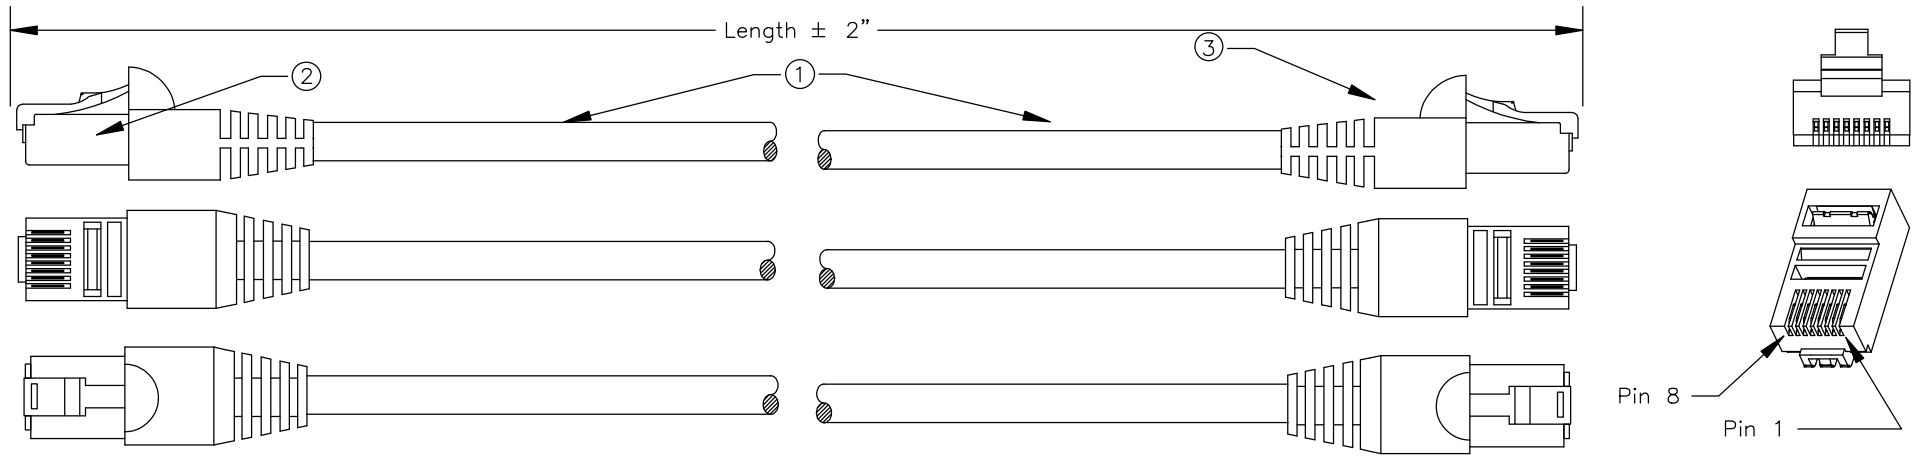

Rev.	Description	By	Date

Applications

- Gigabit Ethernet 1000 Base-T
- Fast Ethernet 100 Base-T
- Ethernet 10 Base-T
- 4/16 Mbps Token Ring (802.5)
- 100 VG-Any Lan
- 100 Mbps; 55-155-622 Mbps (ATM)
- Voice
- High bandwidth applications
- Applications developed for operation over CAT6 or Class E cabling
- TIA PN-4657 Gigabit Ethernet over CAT6

Standards Compliance and Listings

- Category 6 TIA/EIA-568-B-2.1

Wire Map

P1	Color	P2
1	White/Orange	1
2	Orange	2
3	White/Green	3
4	Blue	4
5	White/Blue	5
6	Green	6
7	White/Brown	7
8	Brown	8
S	Drain	S

Part Number Matrix

CAT6SH-(LL)-GRB
Replace (LL) with length

Item	Description	Qty
1	Cable: CAT6 FTP Stranded Patch Cord	AR
2	Connector: High Performance CAT6 RJ45 Long Body Plug, Shielded	2
3	Strain Relief: Slide On Green Bubble Boot	2