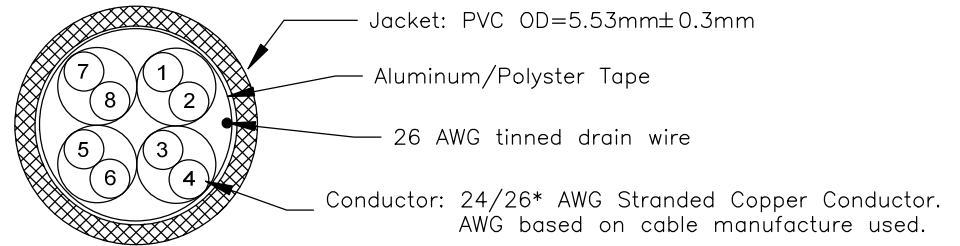

Rev.	Description	By	Date

Applications

- Gigabit Ethernet 1000 Base-T
- Fast Ethernet 100 Base-T
- Ethernet 10 Base-T
- 4/16 Mbps Token Ring (802.5)
- 100 VG-Any Lan
- 100 Mbps; 55-155-622 Mbps (ATM)
- Voice
- High bandwidth applications
- Applications developed for operation over CAT6 or Class E cabling
- TIA PN-4657 Gigabit Ethernet over CAT6

Standards Compliance and Listings

- Category 6 TIA/EIA-568-B-2.1

Wire Map

P1	Color	P2
1	White/Orange	1
2	Orange	2
3	White/Green	3
4	Blue	4
5	White/Blue	5
6	Green	6
7	White/Brown	7
8	Brown	8
S	Drain	S

Part Number Matrix