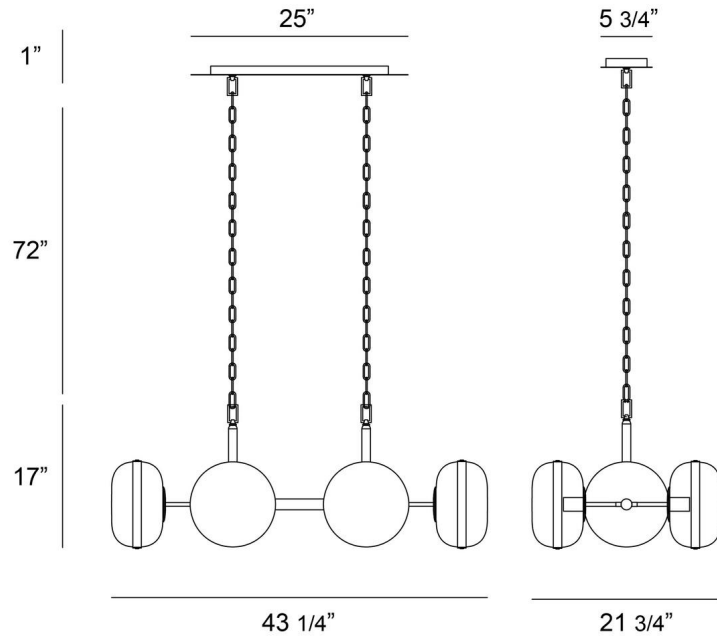

## LIGHT INFORMATION

Light Type	Bulb
Bulb Socket	E26
Bulb Shape	T14
Number of Lights	6
Light Direction	Ambient
Dimming Method	Triac/Elv
Current Type	AC
Input Voltage	120
Total Wattage	360

## DIMENSIONS & WEIGHT

Length (In)	43.25
Width (In)	21.75
Height (In)	17
Min Height (In)	21.5
Max Height (In)	90.5
Weight (Lbs)	12.67