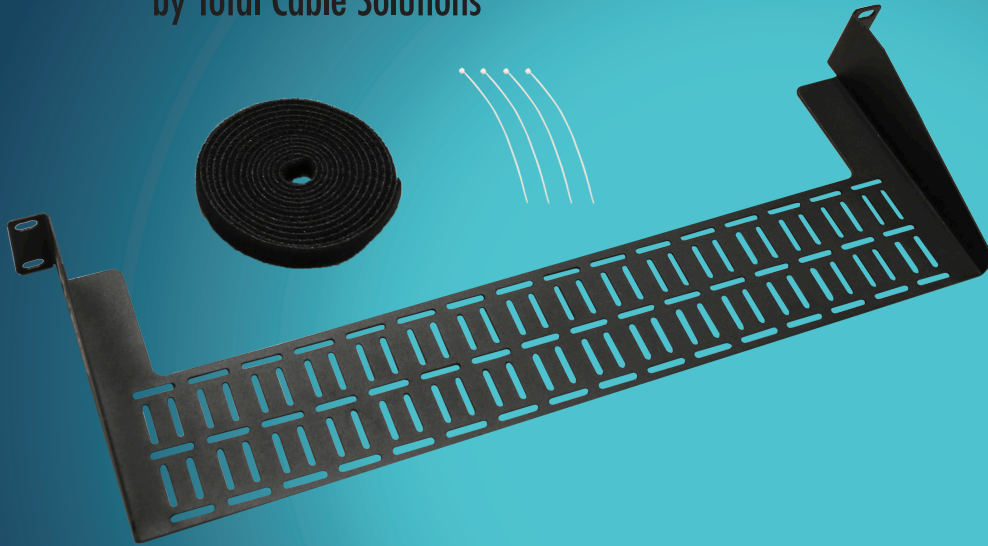

# CABLE MANAGEMENT LACING TRAY

by Total Cable Solutions

Easy-to-use Design

Fits on all TCS Bulk heads and most vendors

Low Profile

Short depth mounting for tight racks

Accessories Included

Cable ties and Hook and Loop tie downs

## Features

- Installs with all TCS Bulk heads and most vendors
- Easily run and secure cables any direction
- Standard 19" rack mountable unit
- Use current screws from Bulk head to install

## Specifications

- Dimensions: Standard 1U height x 19" W x 6" D