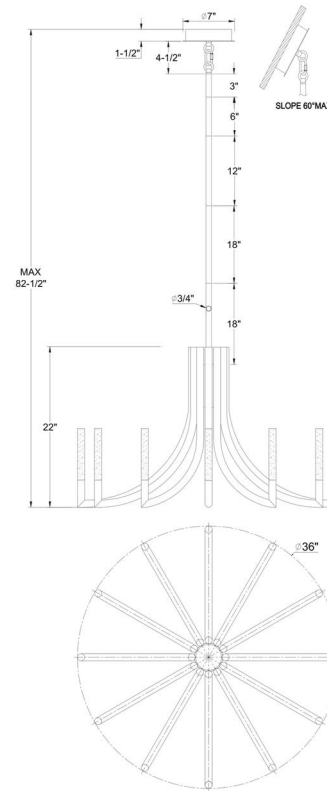

JOB NAME:

DATE:

TYPE:

COMMENTS:

LIGHT INFORMATION

Light Type	Integrated LED
CRI	90
Delivered Lumens	1933
Color Temperature	3500K
LED Lifespan (L70)	52000
Number of Lights	12
Light Direction	Ambient
Dimming Method	Triac/Elv
Current Type	DC
Input Voltage	120-277
Total Wattage	40

DIMENSIONS & WEIGHT

Height (In)	22
Min Height (In)	26.5
Max Height (In)	80.5
Diameter (In)	36
Weight (Lbs)	29.97

INSTALLATION

Mounting Type	J-Box
Rating	Dry
Hanging Support Type	Rod

PRODUCT FINISH

Brushed Nickel