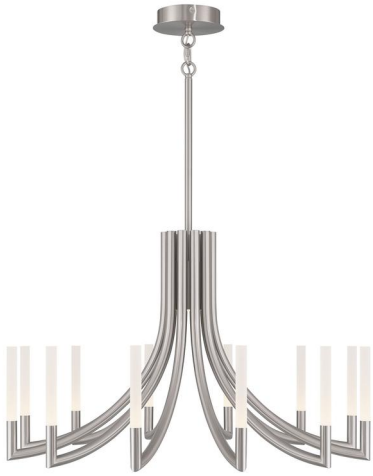

JOB NAME:

DATE:

TYPE:

COMMENTS:

LIGHT INFORMATION

Light Type	Integrated LED
CRI	90
Delivered Lumens	1933
Color Temperature	3500K
LED Lifespan (L70)	52000
Number of Lights	12
Light Direction	Ambient
Dimming Method	Triac/Elv
Current Type	DC
Input Voltage	120-277
Total Wattage	40

DIMENSIONS & WEIGHT

Height (In)	22
Min Height (In)	26.5
Max Height (In)	80.5
Diameter (In)	36
Weight (Lbs)	29.97

INSTALLATION

Mounting Type	J-Box
Rating	Dry
Hanging Support Type	Rod

PRODUCT FINISH

Brushed Nickel

SHADE FINISH

Frosted Acrylic

PRODUCT FEATURES

Downlight (135 Delivered Lumens)

CERTIFICATIONS & COMPLIANCE