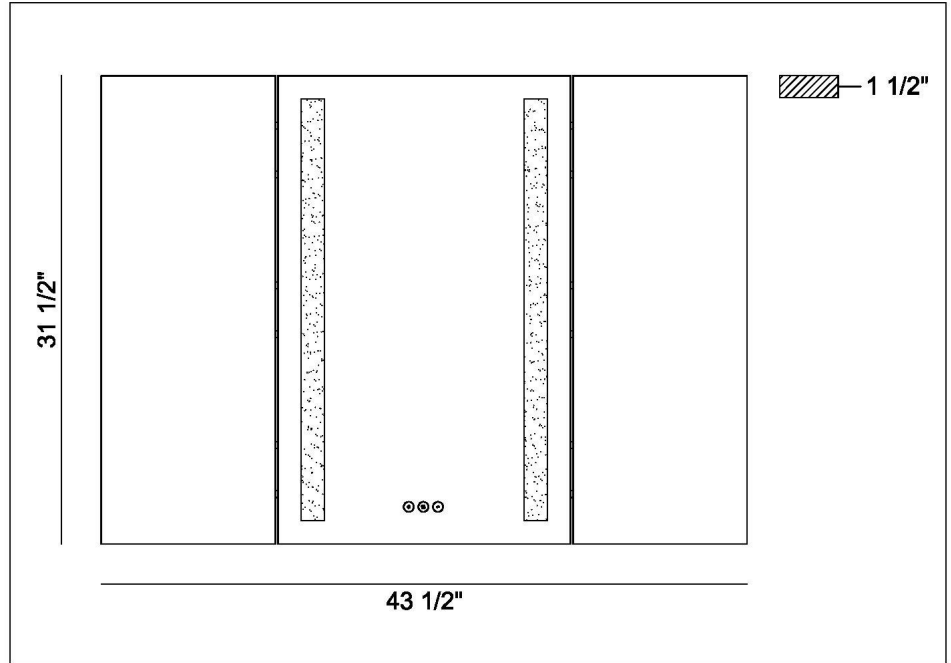

JOB NAME:

DATE:

TYPE:

COMMENTS:

LIGHT INFORMATION

Light Type	Integrated LED
CRI	90
Delivered Lumens	807
Color Temperature	3000K-6500K
LED Lifespan (L70)	20000
Light Direction	Ambient
Dimming Method	Touch Switch
Current Type	DC
Input Voltage	120
Total Wattage	25

DIMENSIONS & WEIGHT

Width (In)	31.5
Height (In)	43.5
Ext (In)	1.5
Weight (Lbs)	33.06

INSTALLATION

Mounting Type	J-Box
Rating	Damp
Hanging Support Type	J-Box

PRODUCT FINISH

Mirror

CERTIFICATIONS & COMPLIANCE