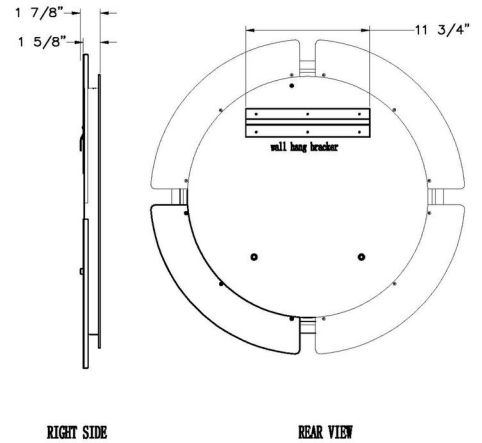

JOB NAME:

DATE:

TYPE:

COMMENTS:

LIGHT INFORMATION

Light Type	Integrated LED
CRI	90
Delivered Lumens	612
Color Temperature	3000K-6400K
LED Lifespan (L70)	50000
Light Direction	Ambient
Dimming Method	Touch Switch
Current Type	DC
Input Voltage	120-277
Total Wattage	22

DIMENSIONS & WEIGHT

Diameter (In)	30
Ext (In)	1.875
Weight (Lbs)	31.9

INSTALLATION

Mounting Type	J-Box
Rating	Damp
Hanging Support Type	Z-Bar

PRODUCT FINISH

Travertine

PRODUCT FEATURES

This product is crafted from natural stone; inherent variations in color, pattern, and texture are to be expected.