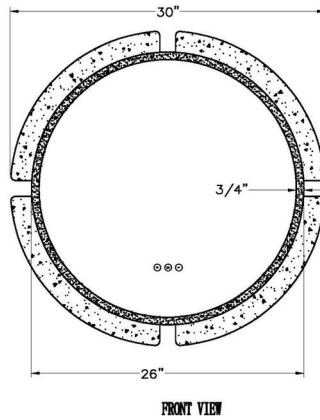

JOB NAME:

DATE:

TYPE:

COMMENTS:

LIGHT INFORMATION

Light Type	Integrated LED
CRI	90
Delivered Lumens	612
Color Temperature	3000K-6400K
LED Lifespan (L70)	50000
Light Direction	Ambient
Dimming Method	Touch Switch
Current Type	DC
Input Voltage	120-277
Total Wattage	22

DIMENSIONS & WEIGHT

Diameter (In)	30
Ext (In)	1.875
Weight (Lbs)	31.9

INSTALLATION

Mounting Type	J-Box
Rating	Damp
Hanging Support Type	Z-Bar

PRODUCT FINISH

Travertine

PRODUCT FEATURES

This product is crafted from natural stone; inherent variations in color, pattern, and texture are to be expected.