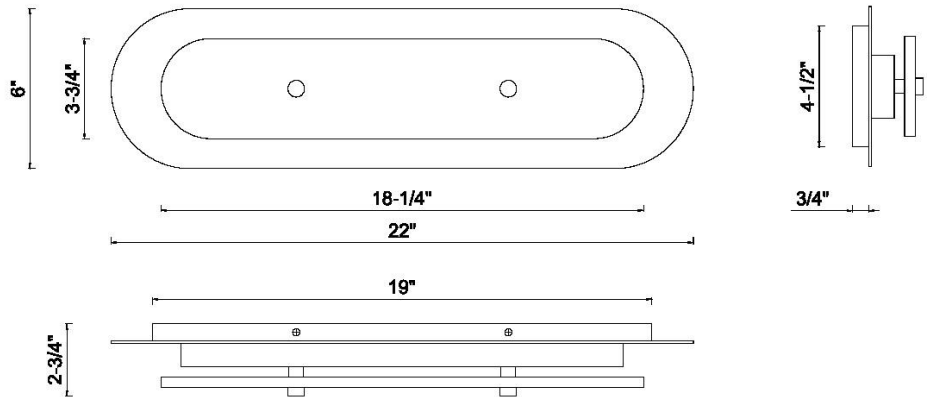

## LIGHT INFORMATION

Light Type	Integrated LED
CRI	90
Delivered Lumens	1112
Color Temperature	3000K
LED Lifespan (L70)	52000
Light Direction	Ambient
Dimming Method	Triac/Elv
Current Type	AC
Input Voltage	120
Total Wattage	20

## DIMENSIONS & WEIGHT

Width (In)	6
Height (In)	22
Ext (In)	2.75
Weight (Lbs)	7.49