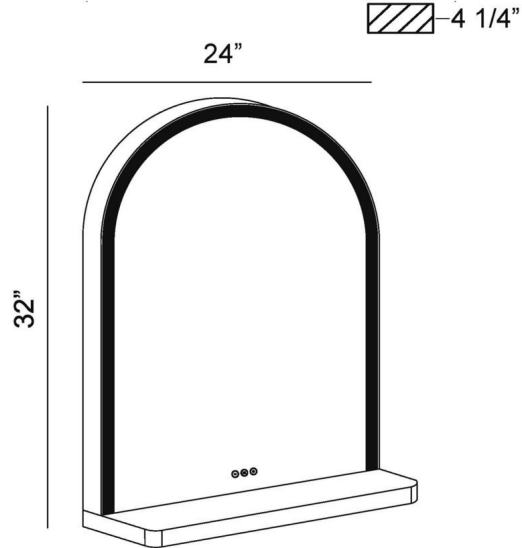

JOB NAME:

DATE:

TYPE:

COMMENTS:

LIGHT INFORMATION

Light Type	Integrated LED
CRI	90
Delivered Lumens	800
Color Temperature	3000K-6500K
LED Lifespan (L70)	20000
Light Direction	Ambient
Dimming Method	Touch Switch
Current Type	DC
Input Voltage	120
Total Wattage	27

DIMENSIONS & WEIGHT

Width (In)	24
Height (In)	32
Ext (In)	4.5
Weight (Lbs)	18.16

INSTALLATION

Mounting Type	J-Box
Rating	Damp
Hanging Support Type	Z-Bar

PRODUCT FINISH

Gold-Black Mix

CERTIFICATIONS & COMPLIANCE