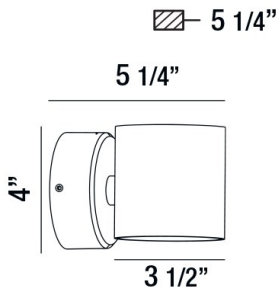

VOLUME, LED OUTDOOR WALL MOUNT

PRODUCT DETAILS

No.	:	28292-041
Product Color	:	BLACK
Shade / Accent Colour	:	PLASTIC
Width	:	3.5"
Height	:	4"
Ext	:	5.25"
Weight	:	1.9LBS

LIGHT SOURCE DETAILS

Number of Bulbs	:	1
Light Source	:	LED
Light Source Type	:	INTEGRATED LED
Input Voltage	:	120V
Bulb Voltage	:	120V
Socket Type	:	LED
Wattage	:	1 X 7W
Total Wattage	:	7W
Kelvin	:	3000K
CRI	:	80
Bulb Included	:	YES
Dimmable	:	NO

OPTIONS AVAILABLE

ITEM NO.	FINISH	SHADE
28292-012	MARINE GREY	FROST PC
28292-029	GRAPHITE GREY	FROST PC
28292-041	BLACK	FROST PC

TECHNICAL DETAILS

Light Direction	:	DOWN
Canopy / Backplate Dia.	:	3.56"
Driver	:	ELECTRONIC DRIVER 120V 50/60HZ
Adjustable Lamp Head	:	NO
IP Rating	:	54
Location	:	WET
Approval	:	
Title 24	:	YES