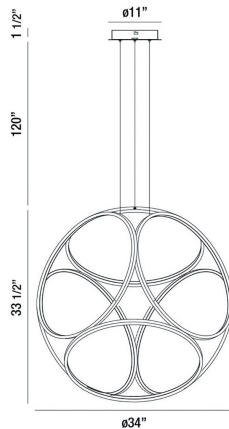

GLENVIEW, 34IN INTEGRATED LED CHANDELIER

PRODUCT DETAILS

No.	:	37104-023
Product Color	:	BRUSHED GOLD
Product Material	:	METAL
Shade / Accent Colour	:	WHITE
Shade / Accent Material	:	ACRYLIC
Diameter	:	34"
Height	:	33.5"
Overall Height	:	155"
Weight	:	7LBS

LIGHT SOURCE DETAILS

Number of Bulbs	:	6
Light Source	:	LED
Light Source Type	:	INTEGRATED LED
Input Voltage	:	120V
Bulb Voltage	:	120V
Socket Type	:	INTEGRATED
Wattage	:	6 X 70W
Total Wattage	:	70W
Delivered Lumens	:	3500LM
Kelvin	:	3000K
CRI	:	80
Bulb Included	:	YES
Dimmable	:	YES

OPTIONS AVAILABLE

ITEM NO.	FINISH	SHADE
37104-016	CHROME	WHITE
37104-023	BRUSHED GOLD	WHITE

TECHNICAL DETAILS

Hanging Support Type	:	WIRE
Canopy / Backplate Height	:	1"
Canopy / Backplate Dia.	:	6"
Driver	:	ES
IP Rating	:	IP22
Location	:	DRY
Title 24	:	YES
Beam Angle	:	360