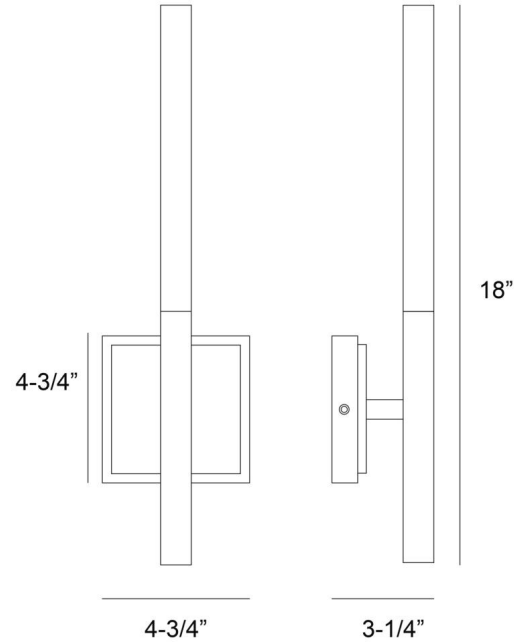

JOB NAME:

DATE:

TYPE:

COMMENTS:

LIGHT INFORMATION

Light Type	Integrated LED
CRI	90
Delivered Lumens	228
Color Temperature	3000K
LED Lifespan (L70)	20000
Number of Lights	2
Light Direction	Up & Down
Dimming Method	Triac/Elv
Current Type	DC
Input Voltage	120
Total Wattage	6

DIMENSIONS & WEIGHT

Length (In)	4.75
Width (In)	3.25
Height (In)	18
Ext (In)	3.25
Weight (Lbs)	2.49

INSTALLATION

Mounting Type	J-Box
Rating	Dry
Hanging Support Type	J-Box

PRODUCT FINISH

Polished Nickel

SHADE FINISH