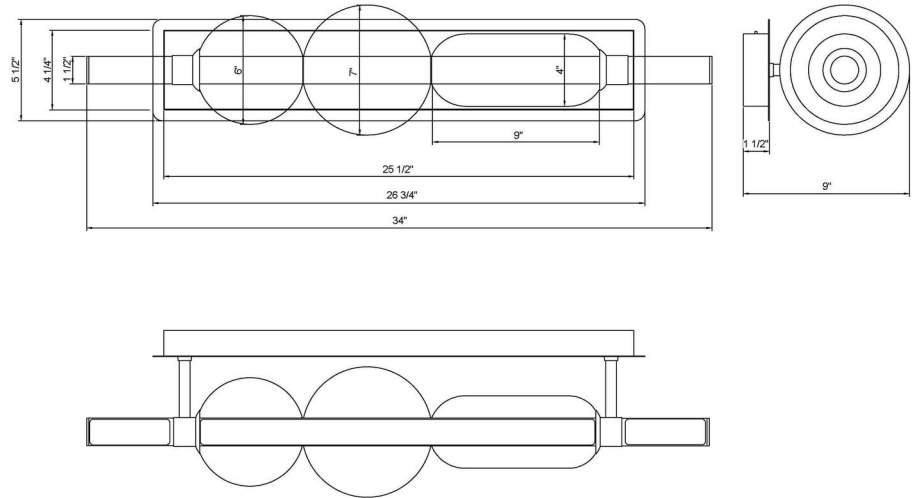

JOB NAME:

DATE:

TYPE:

COMMENTS:

LIGHT INFORMATION

Light Type	Integrated LED
CRI	90
Delivered Lumens	2459
Color Temperature	3000K-5000K
LED Lifespan (L70)	52000
Number of Lights	1
Light Direction	Multi
Dimming Method	Triac/Elv
Current Type	DC
Input Voltage	120-277
Total Wattage	40

DIMENSIONS & WEIGHT

Width (In)	34
Height (In)	7.13
Ext (In)	9.13
Weight (Lbs)	8.66

INSTALLATION

Mounting Type	J-Box
Rating	Damp
Hanging Support Type	J-Box

PRODUCT FINISH

Gold

SHADE FINISH

Clear Glass