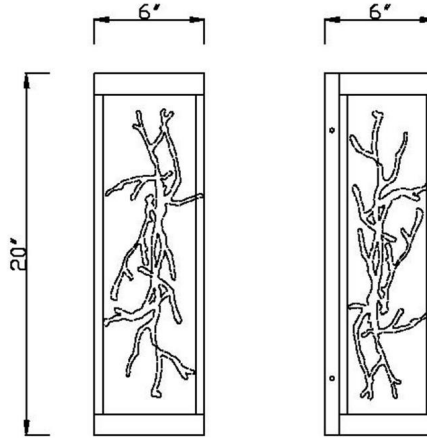

JOB NAME:

DATE:

TYPE:

COMMENTS:

LIGHT INFORMATION

Light Type	Integrated LED
CRI	90
Delivered Lumens	1080
Color Temperature	3000K
LED Lifespan (L70)	20000
Number of Lights	4
Light Direction	Up & Down
Dimming Method	Triac/Elv
Current Type	DC
Input Voltage	120
Total Wattage	24

DIMENSIONS & WEIGHT

Length (In)	6
Width (In)	6
Height (In)	20
Ext (In)	6
Weight (Lbs)	12.3

INSTALLATION

Mounting Type	J-Box
Rating	Wet
Hanging Support Type	J-Box

PRODUCT FINISH

Silver-Black Mix

CERTIFICATIONS & COMPLIANCE