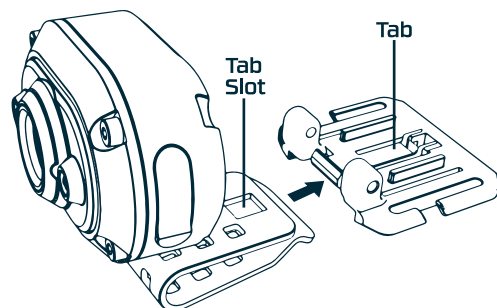

VERSATILE CLIP

Provides 135° adjustable tilt and use as a cap light when the head strap unit is removed. To remove, pull Tab upwards to detach from Tab Slot and pull unit away from the MYCRO. To reattach, simply push back into place.