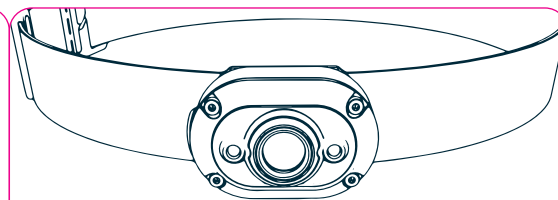

RECHARGEABLE

To access the charging port, hold the body and rotate the collar clockwise down/away from the lens. Insert the USB cable into the charging port.

CHARGE INDICATOR

This product includes a "Charge Status" LED indicator during charging (located by the charge port):

- When plugged in and the light is red, the battery is charging.
- When plugged in and the light turns solid blue, the battery level is at 100%.

FLEX POWER

This unit can also be powered by two AAA batteries.

- Unscrew the battery cap.
- Remove the rechargeable batteries.
- Insert two AAA batteries positive (+) side first.
- Reinstall the battery cap.

MYCRO HEADLAMP

The rechargeable MYCRO Headlamp & Cap Light features a 400 lumen Turbo Mode, 5 additional light modes, 135° adjustable tilt and a USB to Micro USB charging cable.

TURBO MODE: press & hold button while ON
DIRECT-TO-RED: press & hold button while OFF