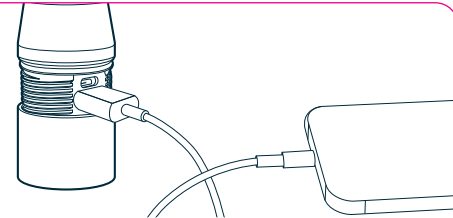

74X60MM

NEBO[®]

ESSENTIALS TRIO

DAVINCI[®] 3500

The DAVINCI 3500 features a high-powered 3500 lumen LED, 3x adjustable zoom and a rechargeable power bank.

MODES	LUMENS	HOURS	METERS
HIGH	3500	2	131
MEDIUM	700	5	65
LOW	70	20	32
STROBE	3500	2	131

4 Light Modes • Waterproof (IP67) • 3x Adjustable Zoom
Power Bank • Anodized Aircraft-Grade Aluminum

MODE SELECT DIAL
Twist to select High, Medium, Low and Strobe mode.

3X ZOOM
Twist to adjust the light beam from spot light to flood light.

Battery Indicator Light
(located behind power button):
Red = Low Battery
Blue = Fully Charged

POWER BANK
To charge your phone or other USB device, simply unscrew the base and plug it into the USB port.

VERSATILE CLIP

Provides 135° adjustable tilt and use as a cap light when the head strap unit is removed. To remove, pull Tab upwards to detach from Tab Slot and pull unit away from the MYCRO. To reattach, simply push back into place.