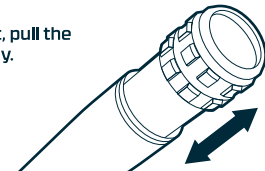

AREA LIGHT
2x AAA Batteries

OPERATION

Power button cycles through light modes when pressed. **High > Low.** Double-tap button for **Strobe** mode. When the unit is Off, press and hold the power button to go **Direct-To-Low.** When the unit is On, press and hold the power button for **Turbo** mode.

AREA LIGHT

To deploy the Area Light, pull the head away from the body.

RECHARGEABLE

To access the charging port, hold the body and rotate the collar clockwise down/away from the lens. Insert the USB cable into the charging port.