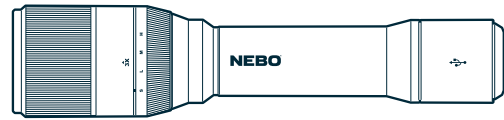

74X60MM

NEBO[®]

ESSENTIALS TRIO

DAVINCI[®] 3500

The DAVINCI 3500 features a high-powered 3500 lumen LED, 3x adjustable zoom and a rechargeable power bank.

MODES	LUMENS	HOURS	METERS
HIGH	3500	2	131
MEDIUM	700	5	65
LOW	70	20	32
STROBE	3500	2	131