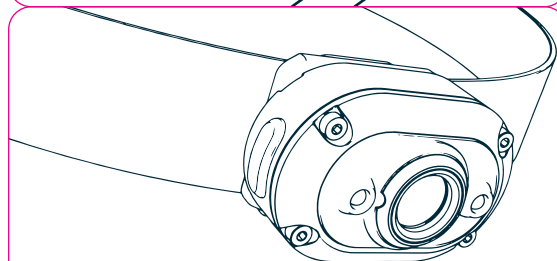

MODE RECALL

Once the light has been ON for 8 seconds, the next button push will turn the light OFF. After the MYCRO has been turned OFF, the next button push will activate the last used mode.