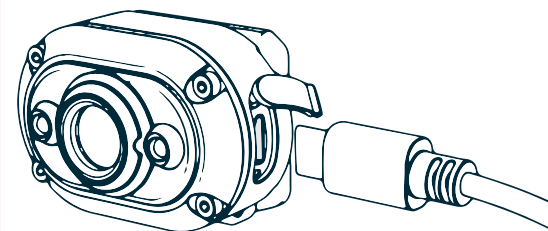

USB RECHARGEABLE

To charge, plug the USB end into a power source and plug the Micro USB end into the MYCRO. The battery indicator LED will glow red while charging and green when fully charged.

All copyrighted and copyrightable materials, including, without limitation, the logo, design, text, graphics, pictures, copy writing and the selection and arrangement ("Materials") thereof are ALL RIGHTS RESERVED
Copyright © 2022 Alliance Sports Group, L.P.

This product is guaranteed against all defects in workmanship and materials for the original owner for one year from the date of purchase.

For more information, detailed video instructions, and warranty registration, visit NEBOLIGHTS.com.

Alliance Consumer Group
700 Henrietta Creek Road
Roanoke, TX 76262
800.255.6061

Made in China