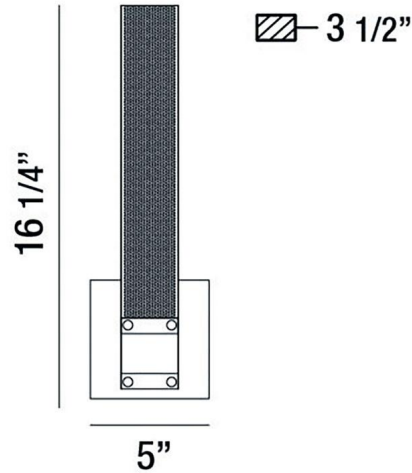

JOB NAME:

DATE:

TYPE:

COMMENTS:

LIGHT INFORMATION

Light Type	Integrated LED
CRI	90
Delivered Lumens	810
Color Temperature	3000K
LED Lifespan (L70)	20000
Light Direction	Ambient
Dimming Method	Triac/Elv
Current Type	AC
Input Voltage	120
Total Wattage	18

DIMENSIONS & WEIGHT

Length (In)	5
Height (In)	16.25
Ext (In)	3.75
Weight (Lbs)	3.75

INSTALLATION

Mounting Type	J-Box
Rating	Dry
Hanging Support Type	J-Box

PRODUCT FINISH

Gold-Black Mix

CERTIFICATIONS & COMPLIANCE