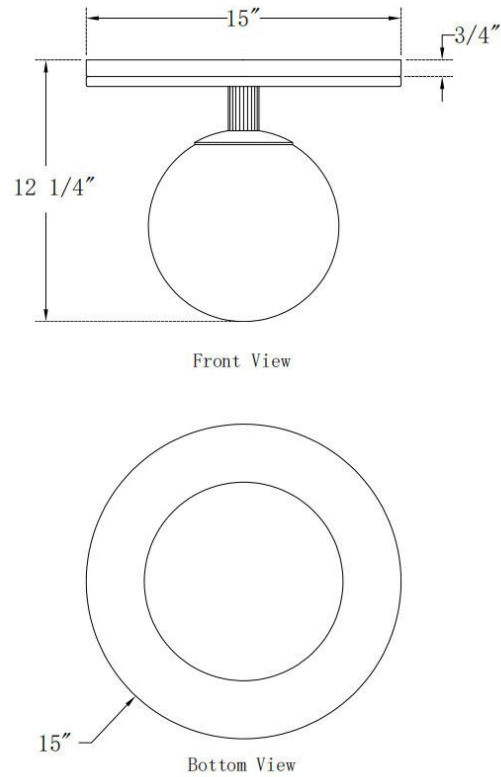

JOB NAME:

DATE:

TYPE:

COMMENTS:

LIGHT INFORMATION

Light Type	Integrated LED
CRI	90
Delivered Lumens	1366
Color Temperature	3000K
LED Lifespan (L70)	52000
Light Direction	Ambient
Dimming Method	Triac/Elv
Current Type	AC
Input Voltage	120
Total Wattage	20

DIMENSIONS & WEIGHT

Height (In)	12.25
Diameter (In)	15
Weight (Lbs)	12.8

INSTALLATION

Mounting Type	J-Box
Rating	Dry
Hanging Support Type	J-Box

PRODUCT FINISH

Matte Black

SHADE FINISH

Opal Etched Glass