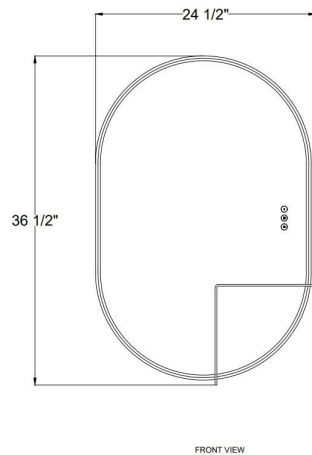

JOB NAME:

DATE:

TYPE:

COMMENTS:

LIGHT INFORMATION

Light Type	Integrated LED
CRI	90
Delivered Lumens	1340
Color Temperature	3000K-6400K
LED Lifespan (L70)	52000
Light Direction	Ambient
Dimming Method	Triac/Elv
Current Type	DC
Input Voltage	120
Total Wattage	70

DIMENSIONS & WEIGHT

Width (In)	24
Height (In)	36
Ext (In)	4.5
Weight (Lbs)	32.18

INSTALLATION

Mounting Type	J-Box
Rating	Damp
Hanging Support Type	Z-Bar

PRODUCT FINISH

Gold

PRODUCT FEATURES

Various shelf mounting positions