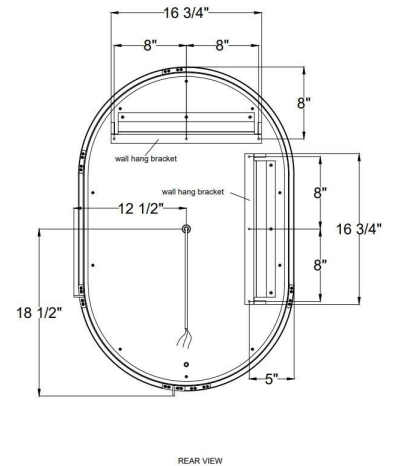

JOB NAME:

DATE:

TYPE:

COMMENTS:

LIGHT INFORMATION

Light Type	Integrated LED
CRI	90
Delivered Lumens	1340
Color Temperature	3000K-6400K
LED Lifespan (L70)	52000
Light Direction	Ambient
Dimming Method	Triac/Elv
Current Type	DC
Input Voltage	120
Total Wattage	70

DIMENSIONS & WEIGHT

Width (In)	24
Height (In)	36
Ext (In)	4.5
Weight (Lbs)	32.18

INSTALLATION

Mounting Type	J-Box
Rating	Damp
Hanging Support Type	Z-Bar

PRODUCT FINISH

Gold

PRODUCT FEATURES

Various shelf mounting positions