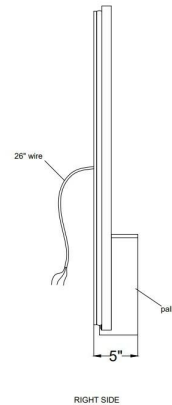

JOB NAME:

DATE:

TYPE:

COMMENTS:

LIGHT INFORMATION

Light Type	Integrated LED
CRI	90
Delivered Lumens	1340
Color Temperature	3000K-6400K
LED Lifespan (L70)	52000
Light Direction	Ambient
Dimming Method	Triac/Elv
Current Type	DC
Input Voltage	120
Total Wattage	70

DIMENSIONS & WEIGHT

Width (In)	24
Height (In)	36
Ext (In)	4.5
Weight (Lbs)	32.18

INSTALLATION

Mounting Type	J-Box
Rating	Damp
Hanging Support Type	Z-Bar

PRODUCT FINISH

Gold

PRODUCT FEATURES

Various shelf mounting positions

CERTIFICATIONS & COMPLIANCE