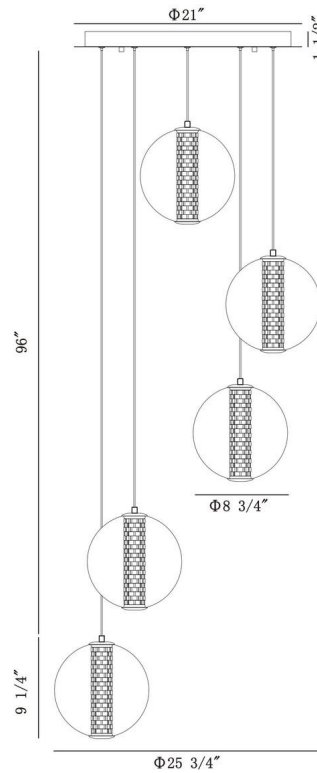

JOB NAME:

DATE:

TYPE:

COMMENTS:

LIGHT INFORMATION

Light Type	Integrated LED
CRI	90
Delivered Lumens	883
Color Temperature	3000K
LED Lifespan (L70)	52000
Number of Lights	5
Light Direction	Ambient
Dimming Method	Triac/Elv
Current Type	DC
Input Voltage	120
Total Wattage	175

DIMENSIONS & WEIGHT

Height (In)	9.25
Min Height (In)	25.75
Max Height (In)	106.75
Diameter (In)	25.75
Weight (Lbs)	19

INSTALLATION

Mounting Type	J-Box
Rating	Dry
Hanging Support Type	Aircraft Cable

PRODUCT FINISH