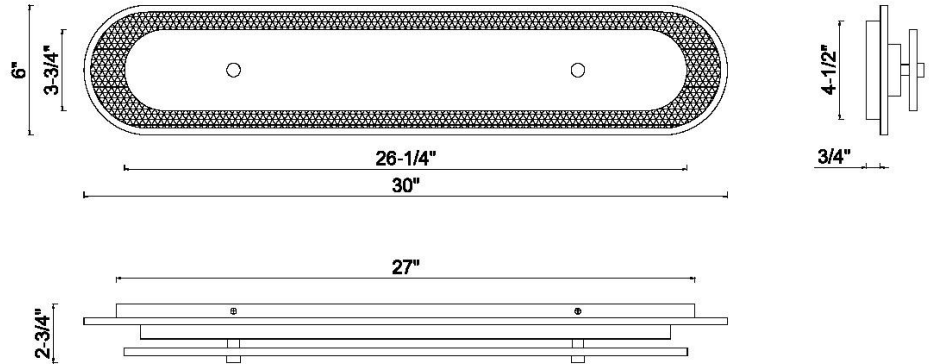

JOB NAME:

DATE:

TYPE:

COMMENTS:

LIGHT INFORMATION

Light Type	Integrated LED
CRI	90
Delivered Lumens	2004
Color Temperature	3000K
LED Lifespan (L70)	52000
Light Direction	Ambient
Dimming Method	Triac/Elv
Current Type	AC
Input Voltage	120
Total Wattage	30

DIMENSIONS & WEIGHT

Width (In)	30
Height (In)	6
Ext (In)	2.75
Weight (Lbs)	11.02

INSTALLATION

Mounting Type	J-Box
Rating	Damp
Hanging Support Type	J-Box

PRODUCT FINISH

Gold

SHADE FINISH

Silver Glass