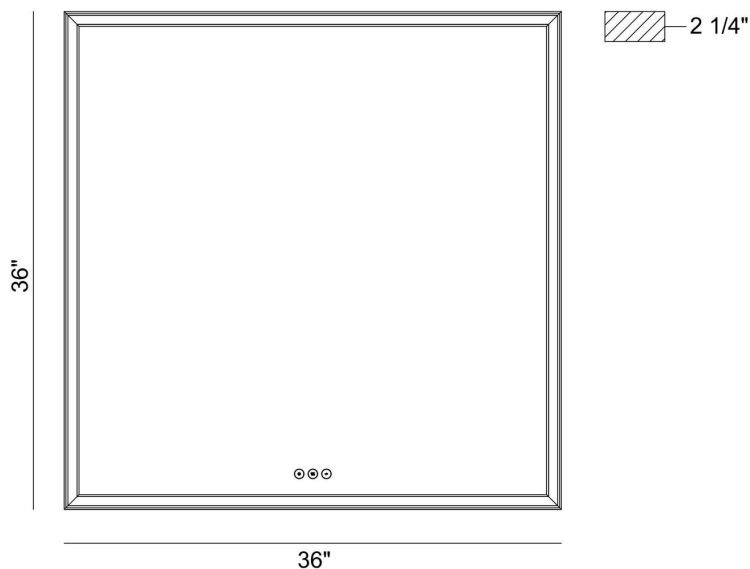

JOB NAME:

DATE:

TYPE:

COMMENTS:

LIGHT INFORMATION

Light Type	Integrated LED
CRI	90
Delivered Lumens	2280
Color Temperature	3000K-6500K
LED Lifespan (L70)	20000
Light Direction	Ambient
Dimming Method	Touch Switch
Current Type	DC
Input Voltage	120
Total Wattage	53

DIMENSIONS & WEIGHT

Width (In)	36
Height (In)	36
Ext (In)	2
Weight (Lbs)	30.86

INSTALLATION

Mounting Type	J-Box
Rating	Damp
Hanging Support Type	Z-Bar

PRODUCT FINISH

Anodized Silver

CERTIFICATIONS & COMPLIANCE