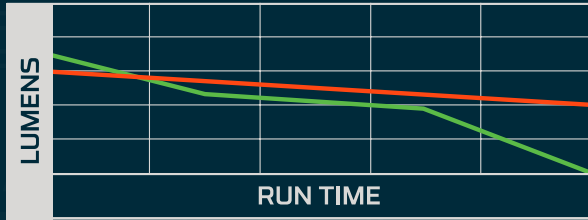

OPC

Optimized Power Curve™ efficiently utilizes battery power to provide a steadier, more consistent light beam.