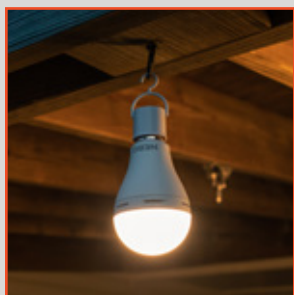

OPERATION

- Standard screw base - turn ON fixture to activate
- Power cap with button - press to activate

ACCESSORIES

- Power cap for handheld use

SPECS

- 0.3 lb.
- (H) 5.12" x (W) 2.56" x (D) 2.56"

Actual Size