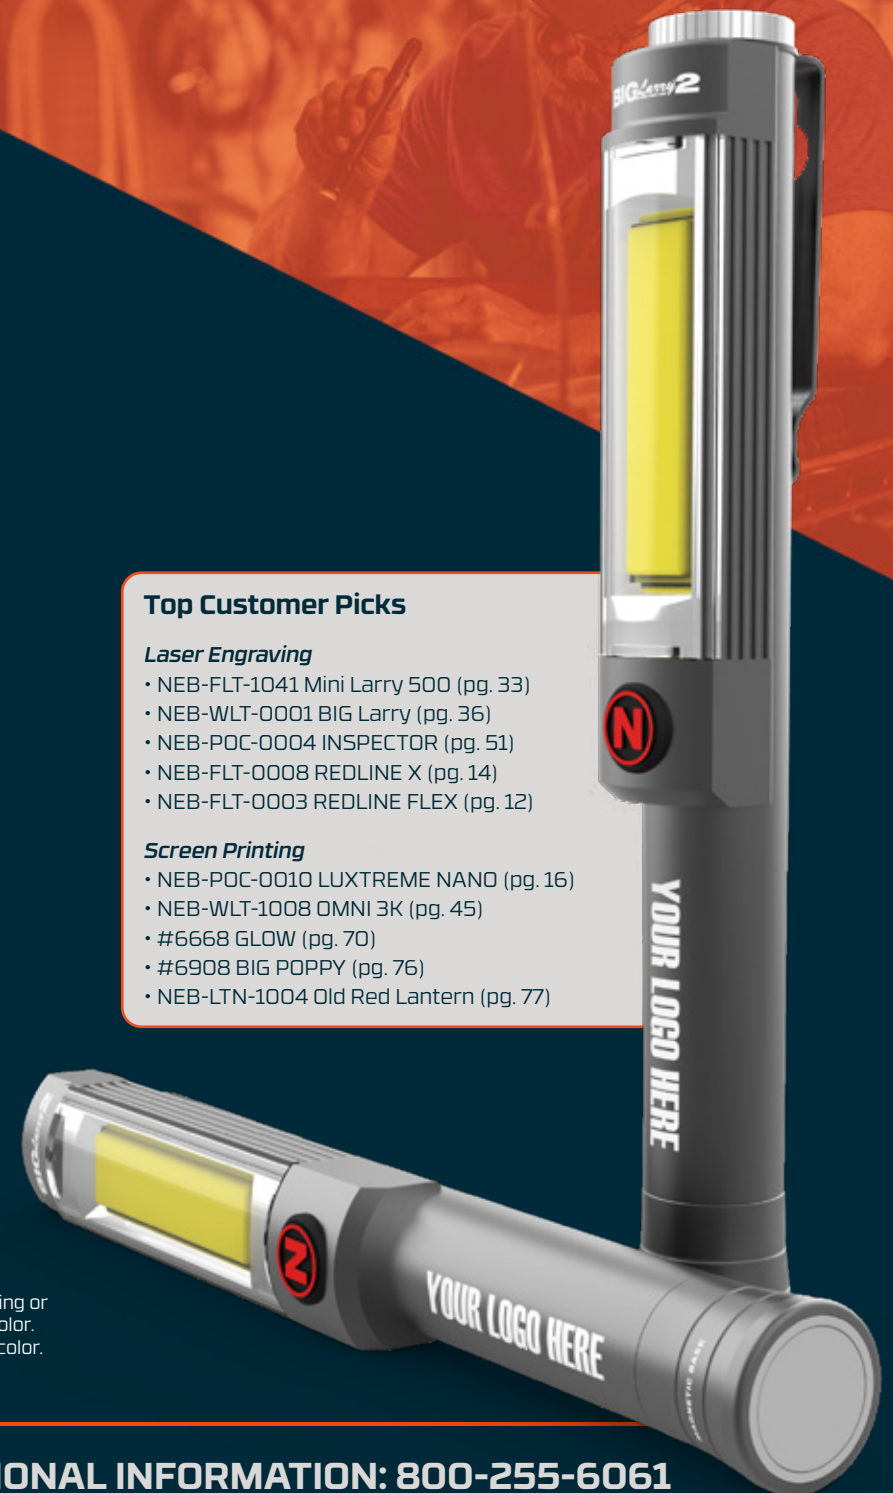

Screen Printing

- NEB-POC-0010 LUXTREME NANO (pg. 16)
- NEB-WLT-1008 OMNI 3K (pg. 45)
- #6668 GLOW (pg. 70)
- #6908 BIG POPPY (pg. 76)
- NEB-LTN-1004 Old Red Lantern (pg. 77)

CONTACT YOUR SALES REPRESENTATIVE FOR ADDITIONAL INFORMATION: 800-255-6061