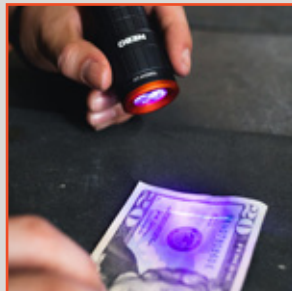

NEBO TORCHY™ UV

LIGHT MODES

- High: 2.5 hours / 6 meters
- Low: 8 hours / 6 meters

DESIGN

- Dual UV-A technology (365nm + 395nm)
- Pet urine detection
- Pest detection
- Auto leak inspection
- Cleaning inspection
- Currency authentication
- Anodized aircraft-grade aluminum
- Water (IPX4) and impact-resistant

OPERATION

- Rear-positioned button

ACCESSORIES

- Lanyard

BATTERIES

- Powered by 3 AAA batteries (included)

SPECS

- 0.25 lbs.
- Length: 3.74"
- Diameter: 1.1"

Actual size

DETECT, INSPECT & AUTHENTICATE

The TORCHY UV utilizes **Dual UV-A Technology** to combine two ultraviolet wavelengths into a single light source. One **365nm UV-A LED** provides maximum fluorescence, while two **395nm UV-A LEDs** work to illuminate the area like a blacklight.

UPC CODE	ITEM	COST	MSRP
645397940913	NEB-FLT-1061	9.29	14.99