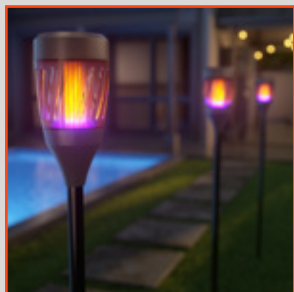

ATTRACTS AND ZAPS FLYING INSECTS

The Solar Torch Zapper uses **dual-band UV attractant technology** to attract pesky flying insects where they are zapped by the **1,300V electrical grid**. The Solar Zapper also features a **warm LED light** that elegantly transforms any outdoor space with an inviting ambient glow.