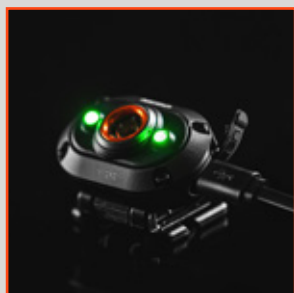

ACCESSORIES

- Adjustable head strap; one size fits all
- Micro USB to USB charging cable

BATTERIES

- Powered by internal rechargeable battery (Recharge time: 1.5 - 2 hours)

SPECS

- 0.25 lbs.
- (H) 1.75" x (W) 2.75" x (D) 0.6"

HEADLAMP & CAP-LIGHT WITH 400 LUMEN TURBO MODE

The MYCRO is a **rechargeable headlamp and cap-light** that includes an adjustable head strap. Small enough to fit in the palm of your hand, this powerful light features an impressive **400 lumen Turbo Mode**.