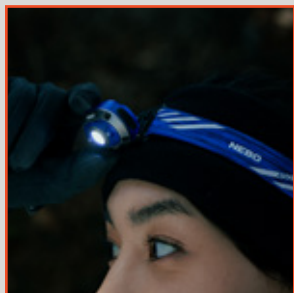

NEBO® MYCRO® 450

HEADLAMP & CAP LIGHT

LIGHT MODES

- Turbo (450 lumens) - 30 seconds* / 80 meters
  *After 30 seconds, light returns to the previously used mode to prevent overheating and protect the battery. Turbo mode can be reactivated at any time.
- High (150 lumens) - 1 hour / 50 meters
- Medium (50 lumens) - 2 hours / 18 meters
- Low (15 lumens) - 5 hours / 10 meters
- Green - 10 hours / 3 meters
- Red - 10 hours / 3 meters

DESIGN

- USB-C rechargeable
- Detachable cap light clip with 130° adjustable tilt
- Smart Power Control (SPC)
- Direct-to-Red
- PowerSave™ lockout
- Battery charging indicator
- Water (IPX4) and impact-resistant

OPERATION

- Side-positioned button controls power and mode selection

ACCESSORIES

- Adjustable head strap; one size fits all
- Removable cap-light clip
- USB-A to USB-C charging cable

BATTERIES

- Powered by internal rechargeable battery (Recharge time: 0.5 - 1 hour)

SPECS

- 0.25 lbs.
- (H) 1.75" x (W) 2.75" x (D) 0.6"

U.S. PATENT

- 11,516,897

450-LUMEN HEADLAMP & CAP-LIGHT

The MYCRO 450 quickly converts from **headlamp** to **cap-light** and defies the dark with **6 modes**, including the **450-lumen turbo mode** and night vision-preserving **green** and **red** modes. The **PowerSave lockout** prevents accidental activation and the **integrated tilt** allows you to position the beam exactly where you need it.

UPC CODE	ITEM	COST	MSRP
044435921462	NEB-HLP-0031	14.99	24.99

PDQ Dimensions
(H) 2.56" x (W) 5.83" x (D) 10.63"
Natralock Dimensions
(H) 6.25" x (W) 4.88" x (D) 1.5"