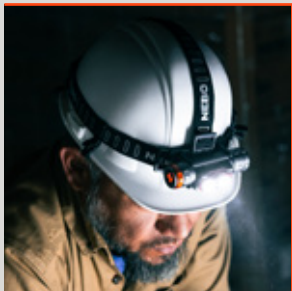

Box Dimensions
(H) 4.5" x (W) 5.51" x (D) 2.75"
Display Dimensions
(H) 10.63" x (W) 8.58" x (D) 10.95"