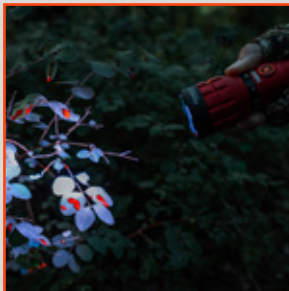

SPECS

- 0.84 lb.
- (H) 7.48" x (W) 2.12" x (D) 2.12"

Actual Size

BLOOD TRACKER FLASHLIGHT

The IllumaTrace Blood Tracker is a revolutionary tool that allows hunters to see blood trails in a whole new light. Our patent-pending **IllumaTrace technology** makes the blood appear to strobe like a neon sign to **easily detect and identify blood trails** against various backgrounds.