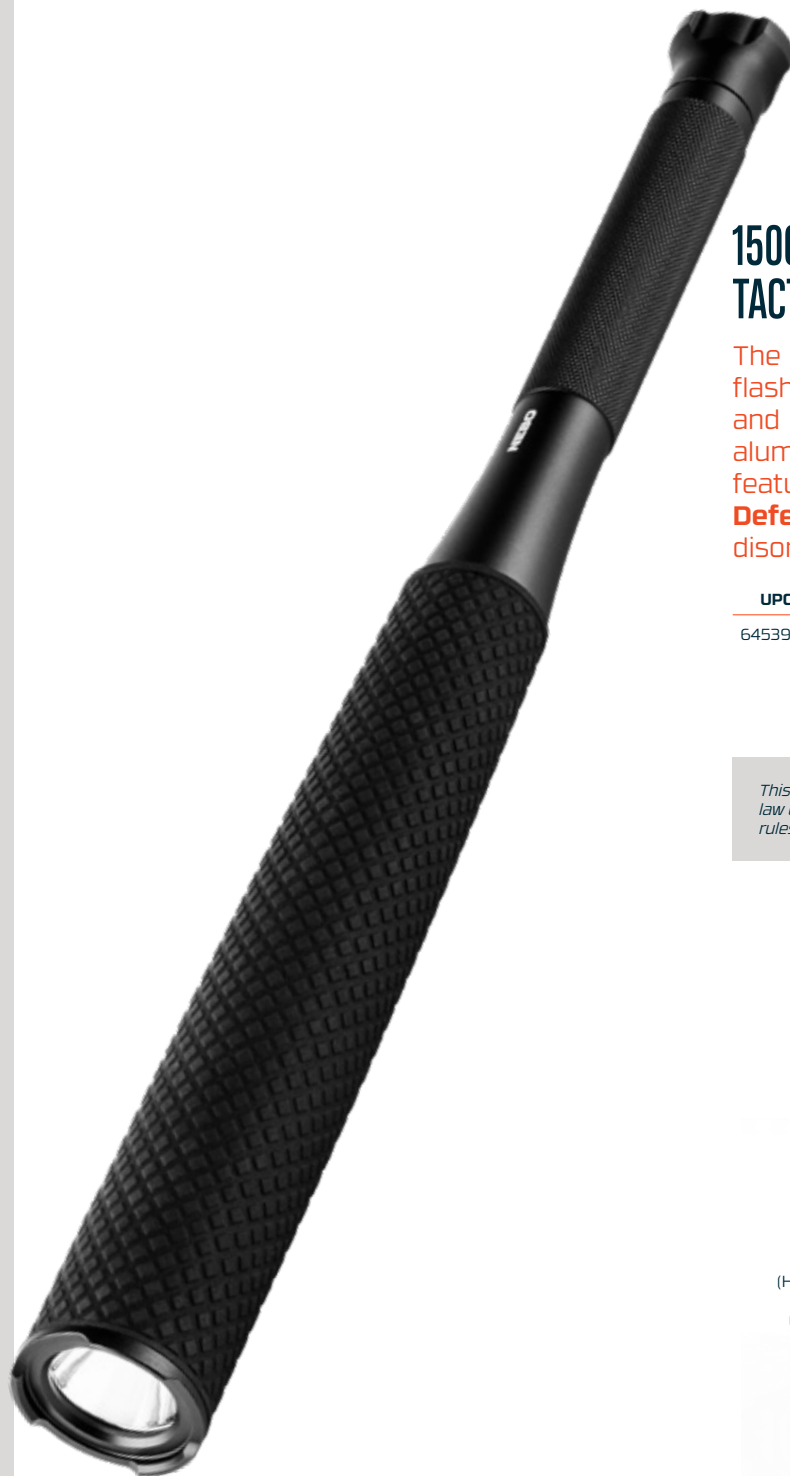

OPERATION

- Rear-positioned button with Easy Touch

ACCESSORIES

- Lanyard

BATTERIES

- Powered by 6 AA batteries (included)

SPECS

- 1.225 lb.
- (L) 16.25" x (W) 1.5" x (D) 1.5"

1500-LUMEN TACTICAL FLASHLIGHT

The BAT LIGHT 1500 is a **1500-lumen** tactical flashlight designed to excel in low visibility and personal defense situations. The durable aluminum body is **water-resistant (IPX6)** and features a **textured grip, rubber bumper**, and a **Defensive Strobe mode** that can momentarily disorient potential threats.