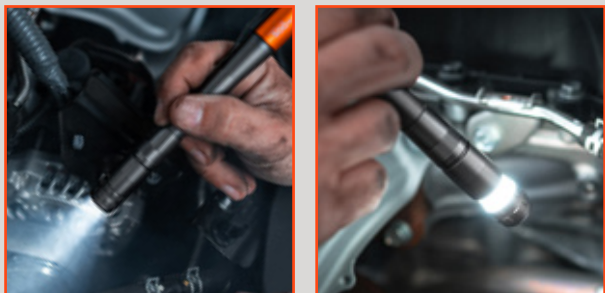

NEBO® INSPECTOR™ 500+

PENLIGHT MODES (RECHARGEABLE BATTERY)

- Turbo (500 lumens) - 30 sec / 142 meters
- High (250 lumens) - 3.5 hours / 98 meters
- Low (25 lumens) - 8 hours / 31 meters
- Strobe (250 lumens) - 2.5 hours / 98 meters

AREA LIGHT MODES (RECHARGEABLE BATTERY)

- Turbo (400 lumens) - 30 sec / 16 meters
- High (200 lumens) - 3.5 hours / 11 meters
- Low (20 lumens) - 8 hours / 6 meters
- Strobe (200 lumens) - 2.5 hours / 11 meters

DESIGN

- Rechargeable
- Flex-Power™ Technology
- Smart Power Control
- Direct-to-Low
- Steel belt/pocket clip
- Anodized aircraft-grade aluminum
- Waterproof (IPX7) and impact-resistant
- Powerful magnetic base
- Battery charging indicator

OPERATION

- Rear-positioned, ON/OFF button

ACCESSORIES

- Micro USB to USB charging cable (included)

BATTERIES

- Powered by either 2 AAA batteries or 1 10850 rechargeable battery (included)
  (Recharge time: approx. 2 hours)

SPECS

- 0.1375 lbs.
- Length: Compacted: 6.3" / Extended: 6.5"
- Diameter: 0.7"

Actual Size