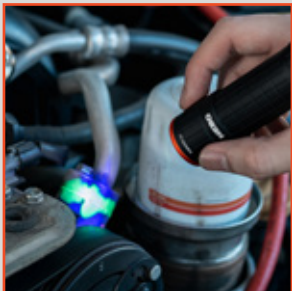

NEBO TORCHY™ UV

LIGHT MODES

- High: 2.5 hours / 6 meters
- Low: 8 hours / 6 meters

DESIGN

- Dual UV-A technology (365nm + 395nm)
- Pet urine detection
- Pest detection
- Auto leak inspection
- Cleaning inspection
- Currency authentication
- Anodized aircraft-grade aluminum
- Water (IPX4) and impact-resistant

OPERATION

- Rear-positioned button

ACCESSORIES

- Lanyard

BATTERIES

- Powered by 3 AAA batteries (included)

SPECS

- 0.25 lbs.
- Length: 3.74"
- Diameter: 1.1"

Actual size

DETECT, INSPECT & AUTHENTICATE

The TORCHY UV utilizes **Dual UV-A Technology** to combine two ultraviolet wavelengths into a single light source. One **365nm UV-A LED** provides maximum fluorescence, while two **395nm UV-A LEDs** work to illuminate the area like a blacklight.

UPC CODE	ITEM	COST	MSRP
645397940913	NEB-FLT-1061	9.29	14.99