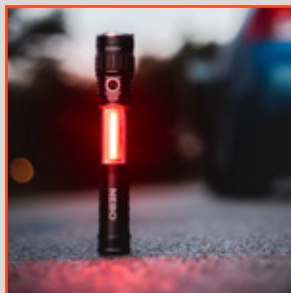

NEBO® SLYDE+®

LIGHT MODES

- Work Light (400 lumens) - 3.5 hours / 32 meters
- Red (40 lumens) - 2 hours / 9 meters
- Red Flash (40 lumens) - 9 hours / 9 meters
- Flashlight (400 lumens) - 2 hours / 89 meters

DESIGN

- OC™ Technology
- 4x adjustable zoom
- Dimmable + Power Memory Setting
- Direct-to-Red
- Anodized aircraft-grade aluminum
- Water (IPX4) and impact-resistant
- Powerful magnetic base

OPERATION

- Side-positioned, ON/OFF button; hold to dim
- C-O-B Work Light automatically turns ON when opened and OFF when closed

BATTERIES

- Powered by 4 AAA batteries (included)

SPECS

- 0.7 lbs.
- Length: Compacted: 6.75" / Extended: 9.5"
- Diameter: (Head) 1.625" / (Barrel) 1.375"

U.S. PATENT

- D 786,466 S

POWERFUL, C-O-B WORK LIGHT & FLASHLIGHT

The SLYDE+ is a powerful **400 lumen work light and flashlight** equipped with programmable memory settings for each light mode, a C-O-B red light function, a 4x adjustable zoom and direct-to-red feature. The C-O-B LED automatically turns on when opened, and the magnetic base provides convenient hands-free lighting.

UPC CODE	ITEM	COST	MSRP
645397936282	NEB-WLT-0006	19.52	39.99
645397936299	NEB-DSP-0012	6.00	N/A