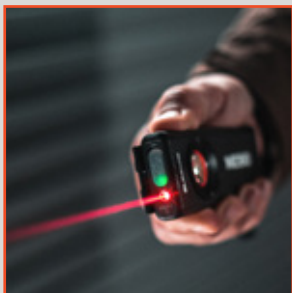

OPERATION

- Side-positioned button

ACCESSORIES

- USB-C to USB charging cable

BATTERIES

- Powered by internal rechargeable battery
(Recharge time: 2 - 4 hours, depending on output of USB)

SPECS

- 0.32 lb.
- (H) 4.45" x (W) 1.69" x (D) 0.87"