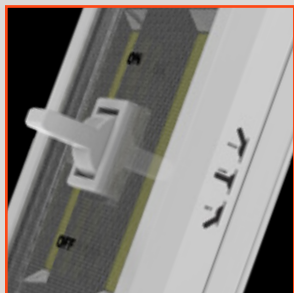

OPERATION

- Front-positioned, ON/OFF switch

ACCESSORIES

- Double-sided hook and loop tape

BATTERIES

- Powered by 3 AA batteries (included)

SPECS

- 0.35 lbs.
- Size: (L) 4.5" x (W) 3.15" x (D) 1.25"