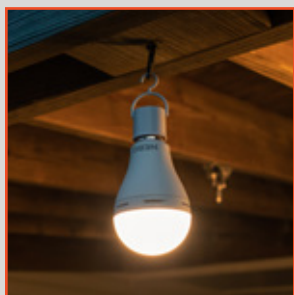

OPERATION

- Standard screw base - turn ON fixture to activate
- Power cap with button - press to activate

ACCESSORIES

- Power cap for handheld use

SPECS

- 0.3 lb. (ea.)
- (H) 5.12" x (W) 2.56" x (D) 2.56" (ea.)