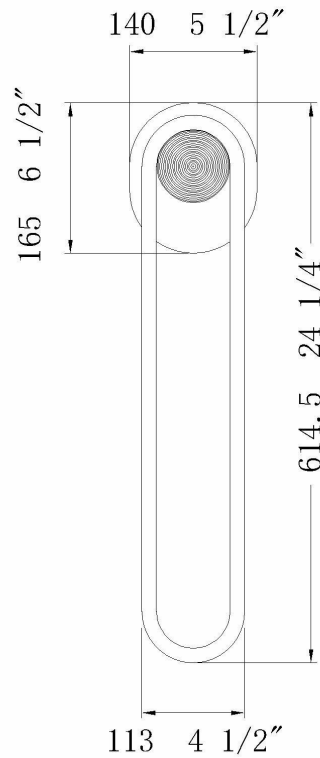

JOB NAME:

DATE:

TYPE:

COMMENTS:

LIGHT INFORMATION

Light Type	Integrated LED
CRI	90
Delivered Lumens	1456
Color Temperature	3000K
LED Lifespan (L70)	52000
Light Direction	Ambient
Dimming Method	Triac/Elv
Current Type	DC
Input Voltage	120-277
Total Wattage	25

DIMENSIONS & WEIGHT

Width (In)	5.5
Height (In)	24
Ext (In)	3.63
Weight (Lbs)	4.06

PRODUCT FINISH

Matte Black

INSTALLATION

Mounting Type	J-Box
Rating	Wet
Hanging Support Type	J-Box

CERTIFICATIONS & COMPLIANCE