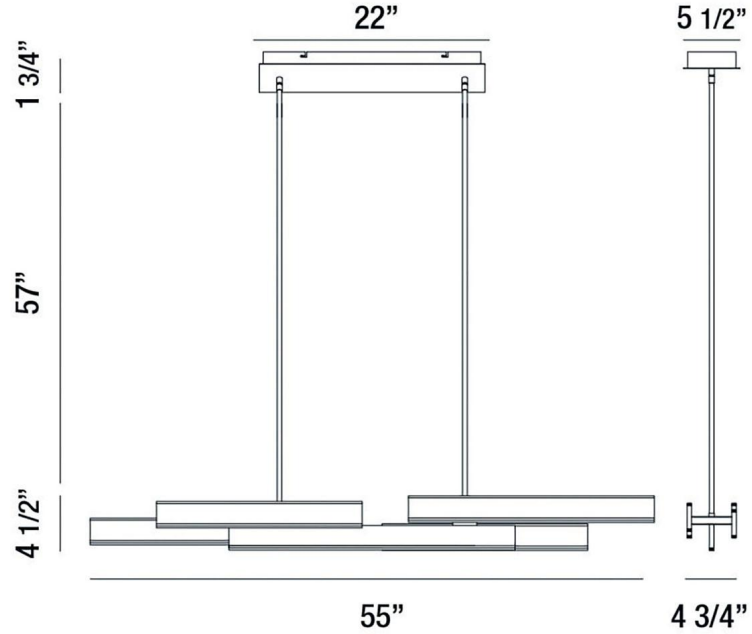

JOB NAME:

DATE:

TYPE:

COMMENTS:

LIGHT INFORMATION

Light Type	Integrated LED
CRI	90
Delivered Lumens	7100
Color Temperature	3000K
LED Lifespan (L70)	20000
Light Direction	Up & Down
Dimming Method	Triac/Elv
Current Type	DC
Input Voltage	120
Total Wattage	113

DIMENSIONS & WEIGHT

Length (In)	55
Width (In)	4.75
Height (In)	4.5
Min Height (In)	12
Max Height (In)	66
Weight (Lbs)	11.2

INSTALLATION

Mounting Type	J-Box
Rating	Dry
Hanging Support Type	Rod

PRODUCT FINISH