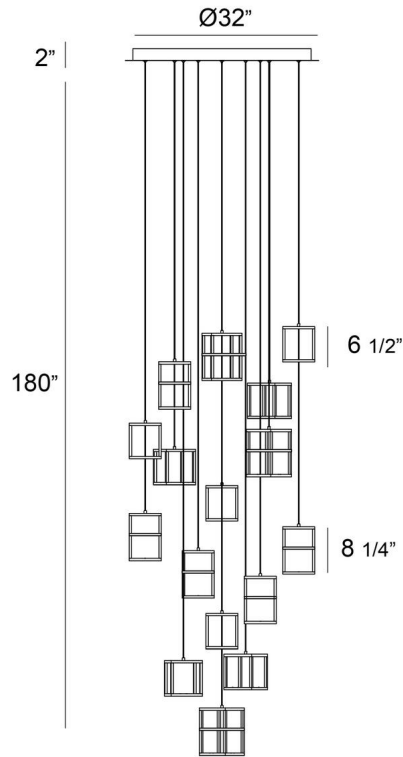

JOB NAME:

DATE:

TYPE:

COMMENTS:

LIGHT INFORMATION

Light Type	Integrated LED
CRI	90
Delivered Lumens	1750
Color Temperature	3000K
LED Lifespan (L70)	20000
Number of Lights	16
Light Direction	Ambient
Dimming Method	Triac/Elv
Current Type	DC
Input Voltage	120
Total Wattage	88

DIMENSIONS & WEIGHT

Height (In)	8.25
Min Height (In)	30.25
Max Height (In)	190.25
Diameter (In)	32
Weight (Lbs)	66.14

PRODUCT FINISH

Matte Gold

INSTALLATION

Mounting Type	J-Box
Rating	Dry
Hanging Support Type	Wire