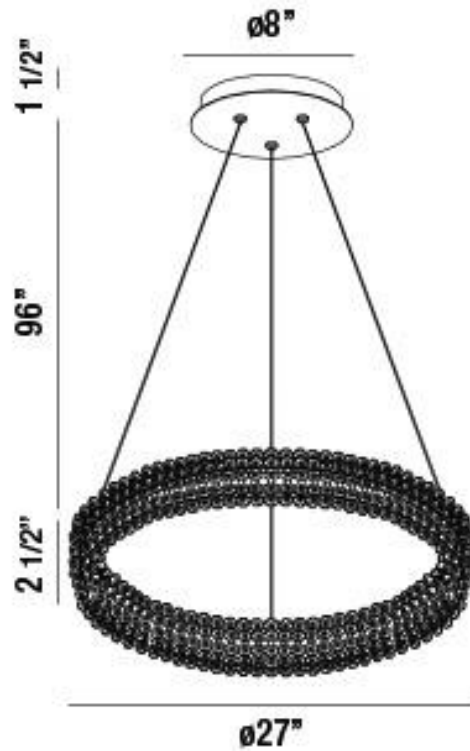

JOB NAME:

DATE:

TYPE:

COMMENTS:

LIGHT INFORMATION

Light Type	Integrated LED
CRI	90
Delivered Lumens	1973
Color Temperature	3000K
LED Lifespan (L70)	20000
Light Direction	Ambient
Dimming Method	Triac/Elv
Current Type	DC
Input Voltage	120
Total Wattage	46

DIMENSIONS & WEIGHT

Height (In)	2.5
Min Height (In)	19
Max Height (In)	100
Diameter (In)	27
Weight (Lbs)	14.81

PRODUCT FINISH

Chrome

INSTALLATION

Mounting Type	J-Box
Rating	Dry
Hanging Support Type	Aircraft Cable