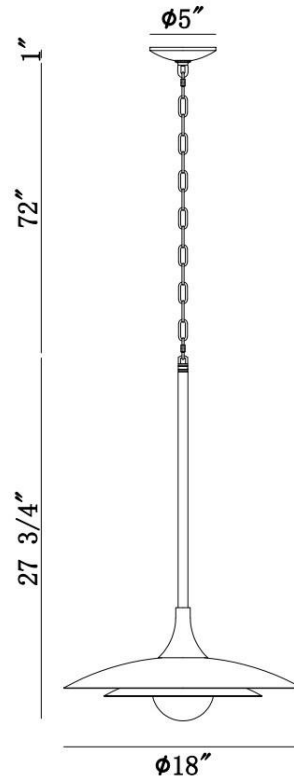

JOB NAME:

DATE:

TYPE:

COMMENTS:

LIGHT INFORMATION

Light Type	Integrated LED
CRI	90
Delivered Lumens	448
Color Temperature	3000K
LED Lifespan (L70)	20000
Light Direction	Down
Dimming Method	Triac/Elv
Current Type	AC
Input Voltage	120
Total Wattage	10

DIMENSIONS & WEIGHT

Height (In)	27.5
Min Height (In)	31.5
Max Height (In)	100.5
Diameter (In)	18
Weight (Lbs)	7.1

INSTALLATION

Mounting Type	J-Box
Rating	Dry
Hanging Support Type	Chain

PRODUCT FINISH

Matte White