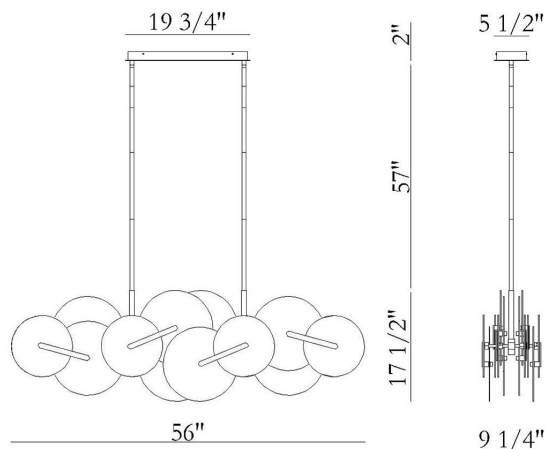

## LIGHT INFORMATION

Light Type	Integrated LED
CRI	90
Delivered Lumens	5520
Color Temperature	3000K
LED Lifespan (L70)	20000
Light Direction	Ambient
Dimming Method	Triac/Elv
Current Type	DC
Input Voltage	120
Total Wattage	92

## DIMENSIONS & WEIGHT

Length (In)	56
Width (In)	9
Height (In)	17.5
Min Height (In)	21.5
Max Height (In)	75.5
Weight (Lbs)	33.72