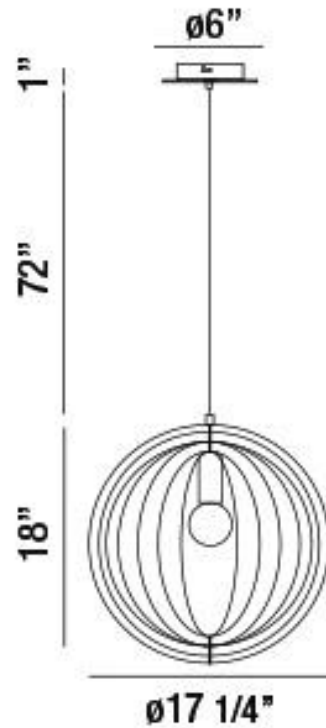

JOB NAME:

DATE:

TYPE:

COMMENTS:

LIGHT INFORMATION

Light Type	Bulb
Bulb Socket	E26
Bulb Shape	A19
Light Direction	Ambient
Dimming Method	Triac/Elv
Current Type	AC
Input Voltage	120
Total Wattage	60

DIMENSIONS & WEIGHT

Height (In)	18
Min Height (In)	29
Max Height (In)	91
Diameter (In)	17.25
Weight (Lbs)	3.46

PRODUCT FINISH

Wood

SHADE FINISH

Globe Wood

CERTIFICATIONS & COMPLIANCE

INSTALLATION

Mounting Type	J-Box
Rating	Dry
Hanging Support Type	Wire